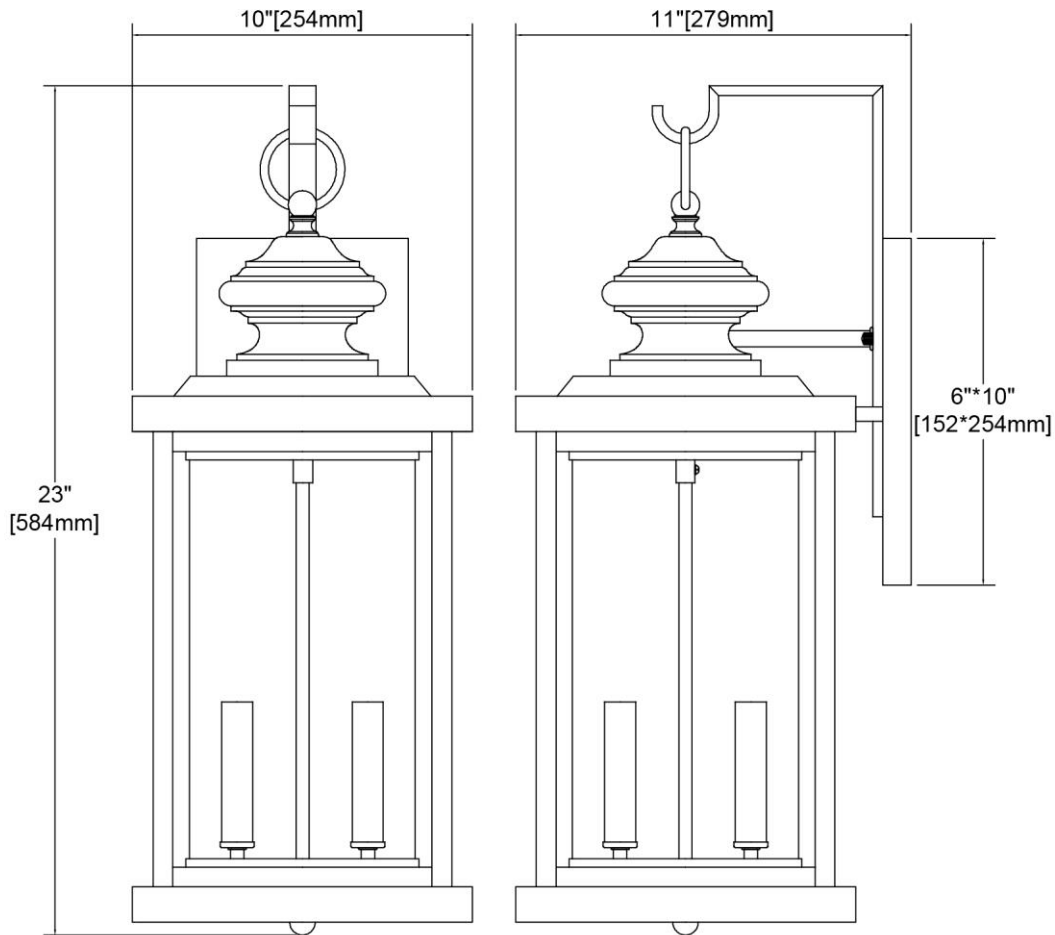

<b>ITEM #:</b>	45452/3
<b>UPC</b>	748119138909
<b>Description</b>	Minersville 3-Light Outdoor Sconce in Matte Black with Antique Speckled Glass
<b>Finish</b>	Matte Black
<b>Materials</b>	Glass, Steel
<b>Brand</b>	ELK Lighting
<b>Collection</b>	Minersville
<b>Category</b>	Outdoor Lighting
<b>Type</b>	Sconce

ITEM DIMENSIONS				RATINGS & SPECIFICATIONS					
<b>Width</b>	10 inches			<b>Safety Rating</b>	ETL		<b>Certification</b>	Wet locations	
<b>Depth</b>	11 inches			<b>ADA Compliant</b>	N/A		<b>Voltage</b>	120 volts	
<b>Height</b>	23 inches			<b>BULBS / SOCKETS</b>					
<b>Weight</b>	10 pounds			<b>Quantity</b>	3	<b>Wattage</b>	60 watts		
ADDITIONAL DIMENSIONS				<b>Included</b>	No	<b>Type</b>	Torpedo (E12 Candelabra Base)		
<b>Backplate / Canopy</b>	6x10			<b>Other</b>	N/A				
<b>HCWO</b>	7 inches			CHAIN / CORD INFORMATION					
<b>Min. Extension</b>	N/A			<b>Chain</b>	N/A	<b>Cord</b>	8 inches		
<b>Max. Extension</b>	N/A			SHADE / GLASS DETAILS					
OVERALL HEIGHT				<b>Shade/Glass Description</b>	Antique Speckled Glass				
<b>Min.</b>	N/A	<b>Max.</b>	N/A						
EXTENSION ROD(S)				<b>Width</b>	6 inches		<b>Height</b>	14 inches	
N/A				<b>Width at Top</b>	N/A		<b>Width at Bottom</b>	N/A	