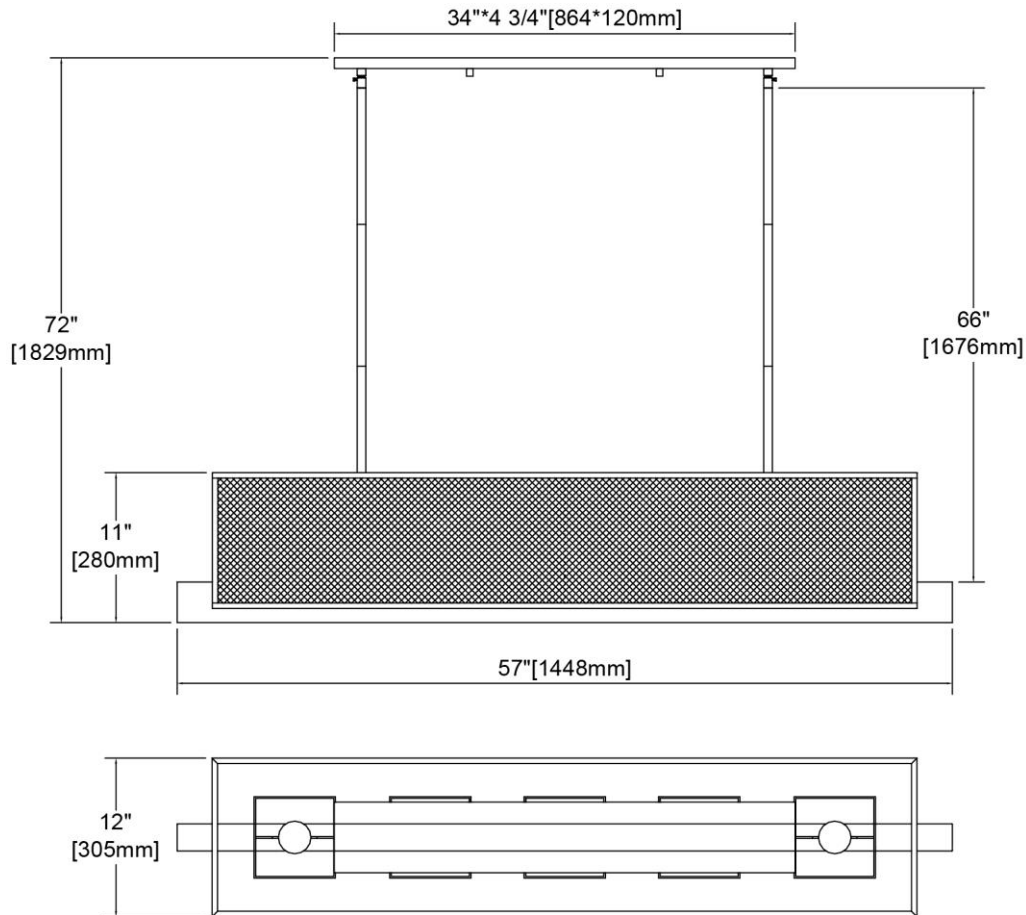

<b>ITEM #:</b>	33347/5
<b>UPC</b>	748119138589
<b>Description</b>	Crossbeam 5-Light Island Light in Oil Rubbed Bronze and Medium Oak with Dark Beige Fabric Shades
<b>Finish</b>	Oil Rubbed Bronze, Medium Oak
<b>Materials</b>	Fabric, PVC, Steel, Wood
<b>Brand</b>	ELK Lighting
<b>Collection</b>	Crossbeam
<b>Category</b>	Indoor Lighting
<b>Type</b>	Island Light

ITEM DIMENSIONS				RATINGS & SPECIFICATIONS				
<b>Width</b>	57 inches			<b>Safety Rating</b>	UL		<b>Certification</b>	Dry locations
<b>Depth</b>	12 inches			<b>ADA Compliant</b>	N/A		<b>Voltage</b>	120 volts
<b>Height</b>	11 inches			<b>BULBS / SOCKETS</b>				
<b>Weight</b>	25 pounds			<b>Quantity</b>	5	<b>Wattage</b>	60 watts	
<b>ADDITIONAL DIMENSIONS</b>				<b>Included</b>	No	<b>Type</b>	A19 (E26 Medium Base)	
<b>Backplate / Canopy</b>	34x4.75			<b>Other</b>	N/A			
<b>HCWO</b>	N/A			<b>CHAIN / CORD INFORMATION</b>				
<b>Min. Extension</b>	N/A			<b>Chain</b>	N/A	<b>Cord</b>	96 inches	
<b>Max. Extension</b>	N/A			<b>SHADE / GLASS DETAILS</b>				
<b>OVERALL HEIGHT</b>				<b>Shade/Glass Description</b>	Dark Beige Fabric Shades			
<b>Min.</b>	18 inches	<b>Max.</b>	72 inches					
<b>EXTENSION ROD(S)</b>				<b>Width</b>	6 inches		<b>Height</b>	8 inches
Rods: 1-6, 1-12, 2-24				<b>Width at Top</b>	N/A		<b>Width at Bottom</b>	N/A