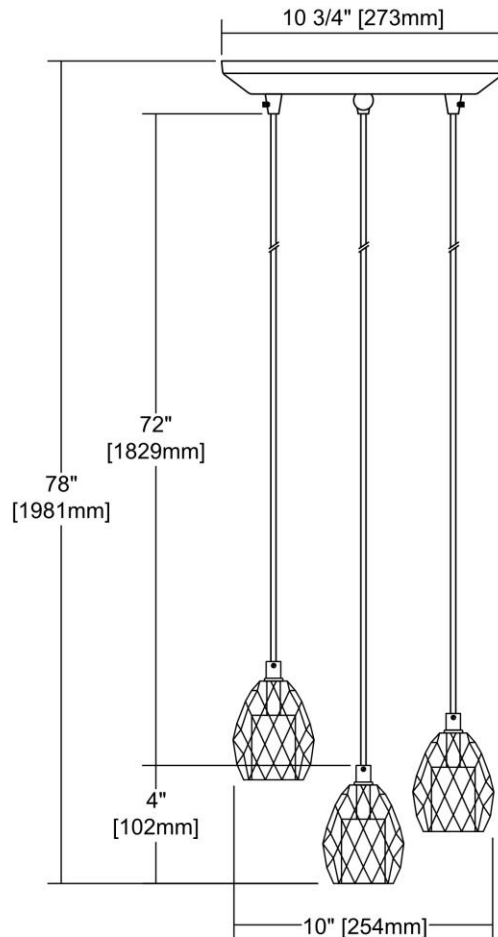


	ITEM #:	33220/3
	UPC	748119126128
	Description	Socketholder 3-Light Triangular Pendant Fixture in Polished Chrome
	Finish	Polished Chrome
	Materials	Crystal, Metal
	Brand	ELK Lighting
	Collection	Socketholder
	Category	Indoor Lighting
	Type	Mini Pendant

ITEM DIMENSIONS				RATINGS & SPECIFICATIONS				
Width	12 inches			Safety Rating	N/A		Certification	N/A
Depth	12 inches			ADA Compliant	N/A		Voltage	N/A
Height	4 inches			BULBS / SOCKETS				
Weight	7 pounds			Quantity	3	Wattage	60 watts	
ADDITIONAL DIMENSIONS				Included	No		Type	A19 (E26 Medium Base)
Backplate / Canopy	10x10			Other	N/A			
HCWO	N/A			CHAIN / CORD INFORMATION				
Min. Extension	N/A			Chain	N/A		Cord	N/A
Max. Extension	N/A			SHADE / GLASS DETAILS				
OVERALL HEIGHT				Shade/Glass Description	No Shade/Glass			
Min.	N/A		Max.	N/A				
EXTENSION ROD(S)				Width	N/A		Height	N/A
N/A				Width at Top	N/A		Width at Bottom	N/A