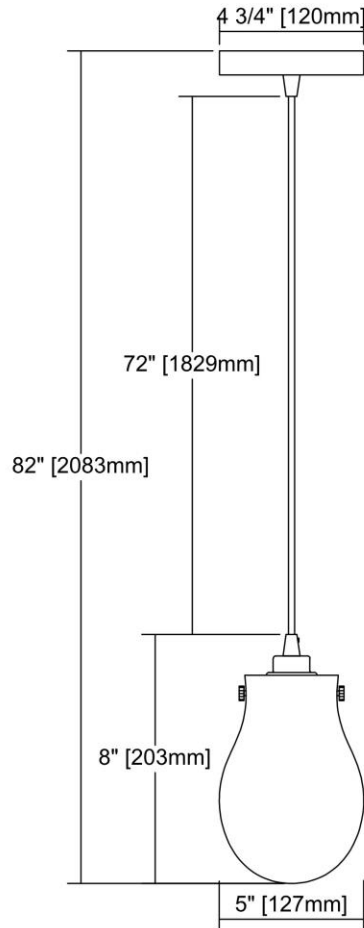


	ITEM #:	31935/1
	UPC	748119098616
	Description	Jaelyn 1-Light Mini Pendant in Oil Rubbed Bronze with Mercury Glass
	Finish	Oil Rubbed Bronze
	Materials	Glass, Metal
	Brand	ELK Lighting
	Collection	Jaelyn
	Category	Indoor Lighting
	Type	Mini Pendant

ITEM DIMENSIONS				RATINGS & SPECIFICATIONS				
Width	5 inches			Safety Rating	UL		Certification	N/A
Depth	5 inches			ADA Compliant	N/A		Voltage	N/A
Height	8 inches			BULBS / SOCKETS				
Weight	2 pounds			Quantity	1	Wattage	60 watts	
ADDITIONAL DIMENSIONS				Included	No		Type	A19 (E26 Medium Base)
Backplate / Canopy	N/A			Other	N/A			
HCWO	N/A			CHAIN / CORD INFORMATION				
Min. Extension	N/A			Chain	N/A		Cord	N/A
Max. Extension	N/A			SHADE / GLASS DETAILS				
OVERALL HEIGHT				Shade/Glass Description	Mercury Glass			
Min.	N/A		Max.	N/A				
EXTENSION ROD(S)				Width	N/A		Height	N/A
N/A				Width at Top	N/A		Width at Bottom	N/A