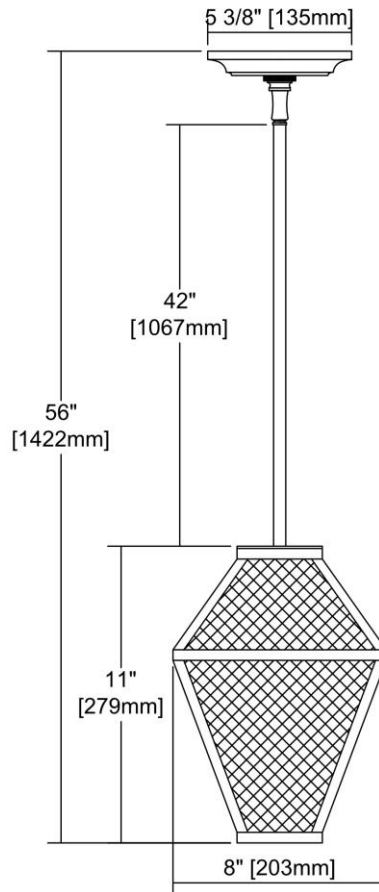


	<b>ITEM #:</b>	31637/1
	<b>UPC</b>	748119111094
	<b>Description</b>	Salisbury 1-Light Mini Pendant in Malted Rust with Metal Mesh Shade
	<b>Finish</b>	Malted Rust
	<b>Materials</b>	Metal
	<b>Brand</b>	ELK Lighting
	<b>Collection</b>	Salisbury
	<b>Category</b>	Indoor Lighting
	<b>Type</b>	Mini Pendant

ITEM DIMENSIONS				RATINGS & SPECIFICATIONS				
<b>Width</b>	8 inches			<b>Safety Rating</b>	UL		<b>Certification</b>	N/A
<b>Depth</b>	8 inches			<b>ADA Compliant</b>	N/A		<b>Voltage</b>	N/A
<b>Height</b>	11 inches			<b>BULBS / SOCKETS</b>				
<b>Weight</b>	4 pounds			<b>Quantity</b>	1	<b>Wattage</b>	60 watts	
ADDITIONAL DIMENSIONS				<b>Included</b>	No		<b>Type</b>	A19 (E26 Medium Base)
<b>Backplate / Canopy</b>	5x5			<b>Other</b>	N/A			
<b>HCWO</b>	N/A			CHAIN / CORD INFORMATION				
<b>Min. Extension</b>	N/A			<b>Chain</b>	N/A		<b>Cord</b>	N/A
<b>Max. Extension</b>	N/A			SHADE / GLASS DETAILS				
OVERALL HEIGHT				<b>Shade/Glass Description</b>	Metal Mesh Shade			
<b>Min.</b>	N/A		<b>Max.</b>	N/A				
EXTENSION ROD(S)				<b>Width</b>	N/A		<b>Height</b>	N/A
Rods: 1-6, 3-12				<b>Width at Top</b>	N/A		<b>Width at Bottom</b>	N/A