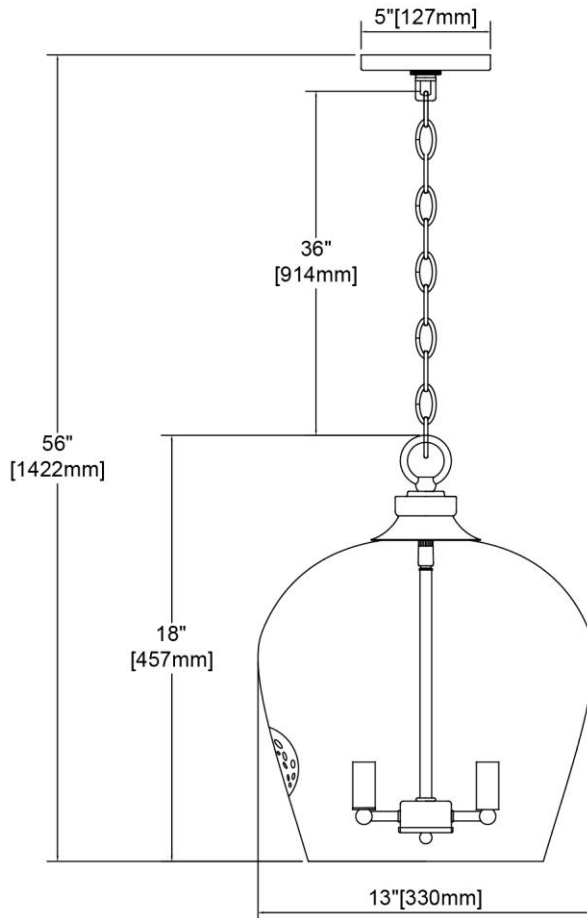


	<b>ITEM #:</b>	30065/3
	<b>UPC</b>	748119137643
	<b>Description</b>	Darlene 3-Light Pendant in Polished Chrome with Seedy Glass
	<b>Finish</b>	Polished Chrome
	<b>Materials</b>	Glass, Steel
	<b>Brand</b>	ELK Lighting
	<b>Collection</b>	Darlene
	<b>Category</b>	Indoor Lighting
	<b>Type</b>	Pendant

ITEM DIMENSIONS				RATINGS & SPECIFICATIONS				
<b>Width</b>	13 inches			<b>Safety Rating</b>	ETL		<b>Certification</b>	Dry locations
<b>Depth</b>	13 inches			<b>ADA Compliant</b>	N/A		<b>Voltage</b>	120 volts
<b>Height</b>	18 inches			<b>BULBS / SOCKETS</b>				
<b>Weight</b>	7 pounds			<b>Quantity</b>	3	<b>Wattage</b>	60 watts	
ADDITIONAL DIMENSIONS				<b>Included</b>	No	<b>Type</b>	Torpedo (E12 Candelabra Base)	
<b>Backplate / Canopy</b>	5 diameter			<b>Other</b>	N/A			
<b>HCWO</b>	N/A			CHAIN / CORD INFORMATION				
<b>Min. Extension</b>	N/A			<b>Chain</b>	36 inches	<b>Cord</b>	72 inches - Clear	
<b>Max. Extension</b>	N/A			SHADE / GLASS DETAILS				
OVERALL HEIGHT				<b>Shade/Glass Description</b>	Seedy Glass			
<b>Min.</b>	21 inches	<b>Max.</b>	56 inches					
EXTENSION ROD(S)				<b>Width</b>	13 inches		<b>Height</b>	14 inches
N/A				<b>Width at Top</b>	N/A		<b>Width at Bottom</b>	N/A