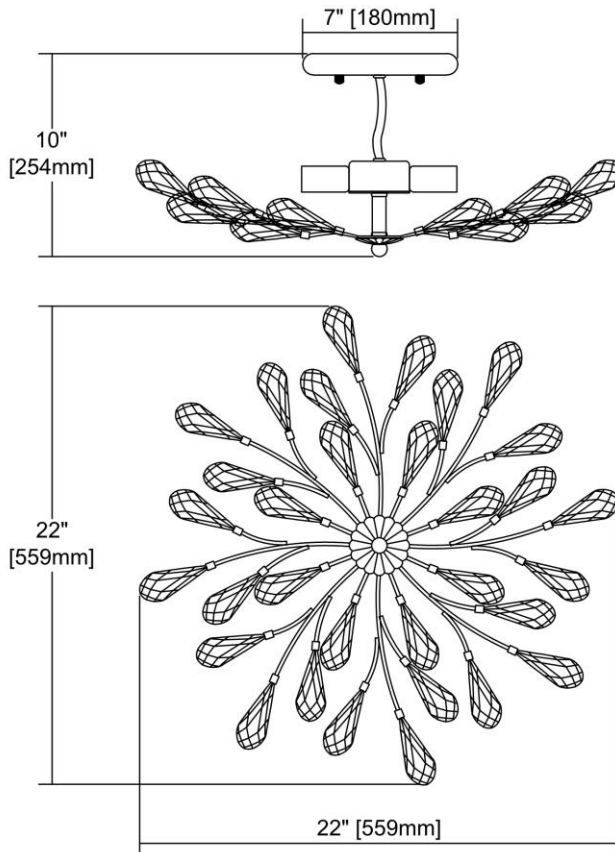


	ITEM #:	18241/4
	UPC	748119114088
	Description	Crislett 4-Light Semi Flush in Sunglow Bronze with Clear Crystal
	Finish	Sunglow Bronze
	Materials	Crystal, Metal
	Brand	ELK Lighting
	Collection	Crislett
	Category	Indoor Lighting
	Type	Semi Flush Mount

ITEM DIMENSIONS				RATINGS & SPECIFICATIONS				
Width	22 inches			Safety Rating	UL		Certification	N/A
Depth	22 inches			ADA Compliant	N/A		Voltage	N/A
Height	10 inches			BULBS / SOCKETS				
Weight	8 pounds			Quantity	4		Wattage	60 watts
ADDITIONAL DIMENSIONS				Included	No		Type	B11 (E12 Candelabra Base)
Backplate / Canopy	7x7			Other	N/A			
HCWO	N/A			CHAIN / CORD INFORMATION				
Min. Extension	N/A			Chain	N/A		Cord	N/A
Max. Extension	N/A			SHADE / GLASS DETAILS				
OVERALL HEIGHT				Shade/Glass Description	Clear Crystal			
Min.	N/A		Max.	N/A				
EXTENSION ROD(S)				Width	N/A		Height	N/A
N/A				Width at Top	N/A		Width at Bottom	N/A