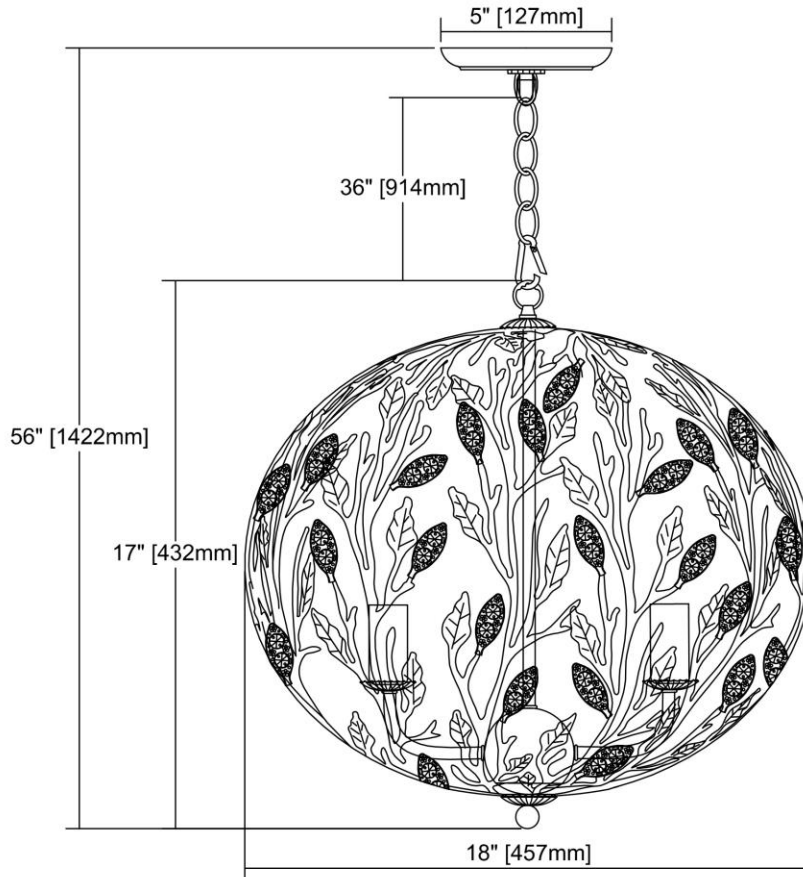


	<b>ITEM #:</b>	18185/5
	<b>UPC</b>	748119101811
	<b>Description</b>	Trella 5-Light Chandelier in Pearl White with Clear Crystal and Openwork Metal Shade
	<b>Finish</b>	Pearl White
	<b>Materials</b>	Crystal, Metal
	<b>Brand</b>	ELK Lighting
	<b>Collection</b>	Trella
	<b>Category</b>	Indoor Lighting
	<b>Type</b>	Chandelier

ITEM DIMENSIONS				RATINGS & SPECIFICATIONS				
<b>Width</b>	18 inches			<b>Safety Rating</b>	UL		<b>Certification</b>	N/A
<b>Depth</b>	18 inches			<b>ADA Compliant</b>	N/A		<b>Voltage</b>	N/A
<b>Height</b>	17 inches			<b>BULBS / SOCKETS</b>				
<b>Weight</b>	8 pounds			<b>Quantity</b>	5		<b>Wattage</b>	60 watts
ADDITIONAL DIMENSIONS				<b>Included</b>	No		<b>Type</b>	B11 (E12 Candelabra Base)
<b>Backplate / Canopy</b>	N/A			<b>Other</b>	N/A			
<b>HCWO</b>	N/A			CHAIN / CORD INFORMATION				
<b>Min. Extension</b>	N/A			<b>Chain</b>	N/A		<b>Cord</b>	N/A
<b>Max. Extension</b>	N/A			SHADE / GLASS DETAILS				
OVERALL HEIGHT				<b>Shade/Glass Description</b>	Openwork Metal Shade with Stamped Leaves and Clear Crystal Accents			
<b>Min.</b>	N/A		<b>Max.</b>	N/A				
EXTENSION ROD(S)				<b>Width</b>	N/A		<b>Height</b>	N/A
N/A				<b>Width at Top</b>	N/A		<b>Width at Bottom</b>	N/A