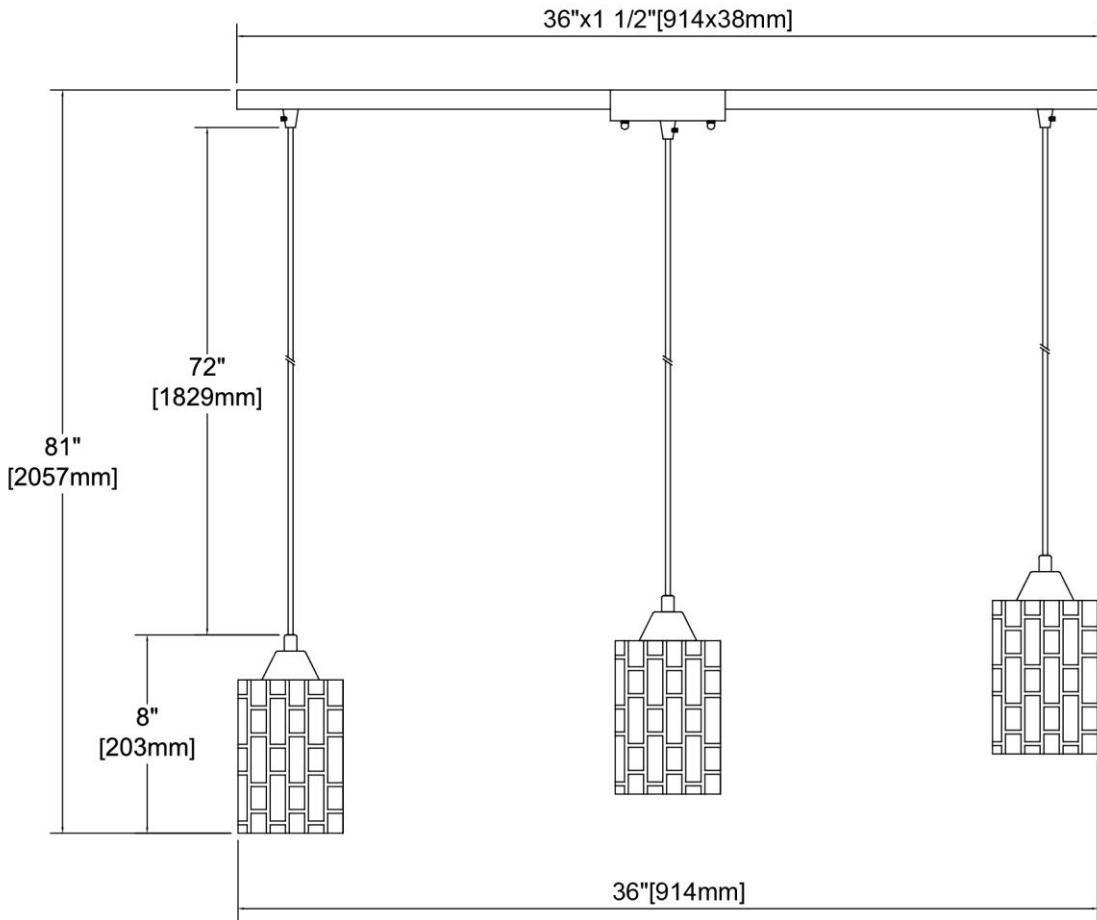


	ITEM #:	17414/3L
	UPC	748119137278
	Description	Ezra 3-Light Linear Mini Pendant Fixture in Polished Chrome with Textured Clear Crystal
	Finish	Polished Chrome
	Materials	Glass, Steel
	Brand	ELK Lighting
	Collection	Ezra
	Category	Indoor Lighting
	Type	Mini Pendant

ITEM DIMENSIONS				RATINGS & SPECIFICATIONS				
Width	36 inches			Safety Rating	UL		Certification	Dry locations
Depth	5 inches			ADA Compliant	N/A		Voltage	120 volts
Height	8 inches			BULBS / SOCKETS				
Weight	11 pounds			Quantity	3		Wattage	60 watts
ADDITIONAL DIMENSIONS				Included	No		Type	A19 (E26 Medium Base)
Backplate / Canopy	36 diameter			Other	N/A			
HCWO	N/A			CHAIN / CORD INFORMATION				
Min. Extension	N/A			Chain	N/A		Cord	72 inches - Clear
Max. Extension	N/A			SHADE / GLASS DETAILS				
OVERALL HEIGHT				Shade/Glass Description	Textured clear crystal			
Min.	11 inches		Max.	81 inches				
EXTENSION ROD(S)				Width	4.5 inches		Height	6 inches
N/A				Width at Top	4.5 inches		Width at Bottom	4.5 inches