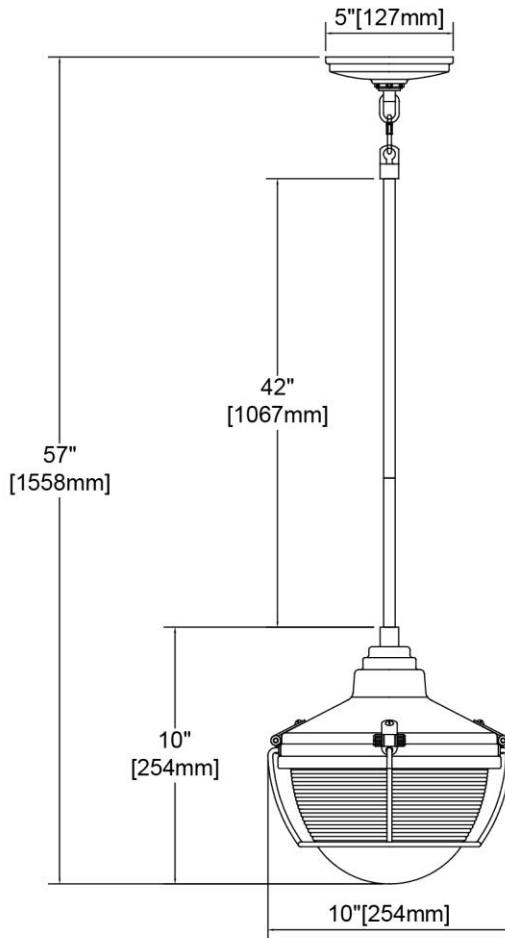

<b>ITEM #:</b>	16535/1
<b>UPC</b>	748119140414
<b>Description</b>	Seaway Passage 1-Light Mini Pendant in Oil Rubbed Bronze and Satin Brass with Clear Ribbed Glass
<b>Finish</b>	Oil Rubbed Bronze, Satin Brass
<b>Materials</b>	Glass, Steel
<b>Brand</b>	ELK Lighting
<b>Collection</b>	Seaway Passage
<b>Category</b>	Indoor Lighting
<b>Type</b>	Mini Pendant

ITEM DIMENSIONS				RATINGS & SPECIFICATIONS				
<b>Width</b>	10 inches			<b>Safety Rating</b>	UL		<b>Certification</b>	Dry locations
<b>Depth</b>	10 inches			<b>ADA Compliant</b>	N/A		<b>Voltage</b>	120 volts
<b>Height</b>	10 inches			<b>BULBS / SOCKETS</b>				
<b>Weight</b>	5 pounds			<b>Quantity</b>	1	<b>Wattage</b>	60 watts	
<b>ADDITIONAL DIMENSIONS</b>				<b>Included</b>	No		<b>Type</b>	A19 (E26 Medium Base)
<b>Backplate / Canopy</b>	5 diameter			<b>Other</b>	N/A			
<b>HCWO</b>	N/A			<b>CHAIN / CORD INFORMATION</b>				
<b>Min. Extension</b>	N/A			<b>Chain</b>	N/A		<b>Cord</b>	72 inches
<b>Max. Extension</b>	N/A			<b>SHADE / GLASS DETAILS</b>				
<b>OVERALL HEIGHT</b>				<b>Shade/Glass Description</b>	Clear Ribbed Glass			
<b>Min.</b>	15 inches		<b>Max.</b>	57 inches				
<b>EXTENSION ROD(S)</b>				<b>Width</b>	8 inches		<b>Height</b>	5 inches
Rods: 1-6, 3-12				<b>Width at Top</b>	N/A		<b>Width at Bottom</b>	N/A