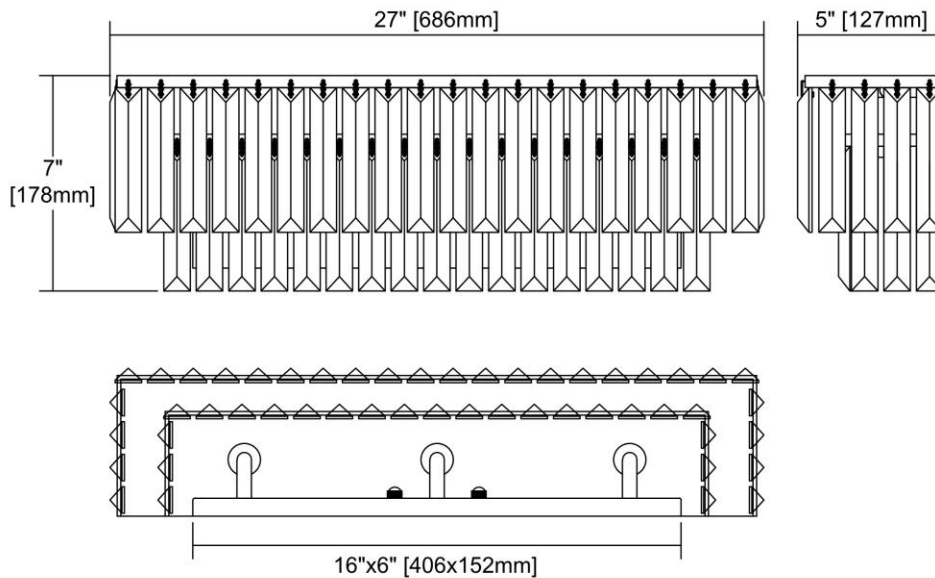

LED

<b>ITEM #:</b>	15212/3-LED
<b>UPC</b>	748119105871
<b>Description</b>	Palacial 3-Light Vanity Sconce in Polished Chrome with Clear Crystal - Includes LED Bulbs
<b>Finish</b>	Polished Chrome
<b>Materials</b>	Crystal, Metal
<b>Brand</b>	ELK Lighting
<b>Collection</b>	Palacial
<b>Category</b>	Indoor Lighting
<b>Type</b>	Vanity Light

ITEM DIMENSIONS				RATINGS & SPECIFICATIONS				
<b>Width</b>	21 inches			<b>Safety Rating</b>	UL		<b>Certification</b>	N/A
<b>Depth</b>	5 inches			<b>ADA Compliant</b>	N/A		<b>Voltage</b>	N/A
<b>Height</b>	7 inches			<b>BULBS / SOCKETS</b>				
<b>Weight</b>	8 pounds			<b>Quantity</b>	3		<b>Wattage</b>	4.8 watts
ADDITIONAL DIMENSIONS				<b>Included</b>	No		<b>Type</b>	B11 (E12 Candelabra Base)
<b>Backplate / Canopy</b>	16x6			<b>Other</b>	N/A			
<b>HCWO</b>	N/A			CHAIN / CORD INFORMATION				
<b>Min. Extension</b>	N/A			<b>Chain</b>	N/A		<b>Cord</b>	N/A
<b>Max. Extension</b>	N/A			SHADE / GLASS DETAILS				
OVERALL HEIGHT				<b>Shade/Glass Description</b>	Clear Crystal			
<b>Min.</b>	N/A		<b>Max.</b>	N/A				
EXTENSION ROD(S)				<b>Width</b>	N/A		<b>Height</b>	N/A
N/A				<b>Width at Top</b>	N/A		<b>Width at Bottom</b>	N/A