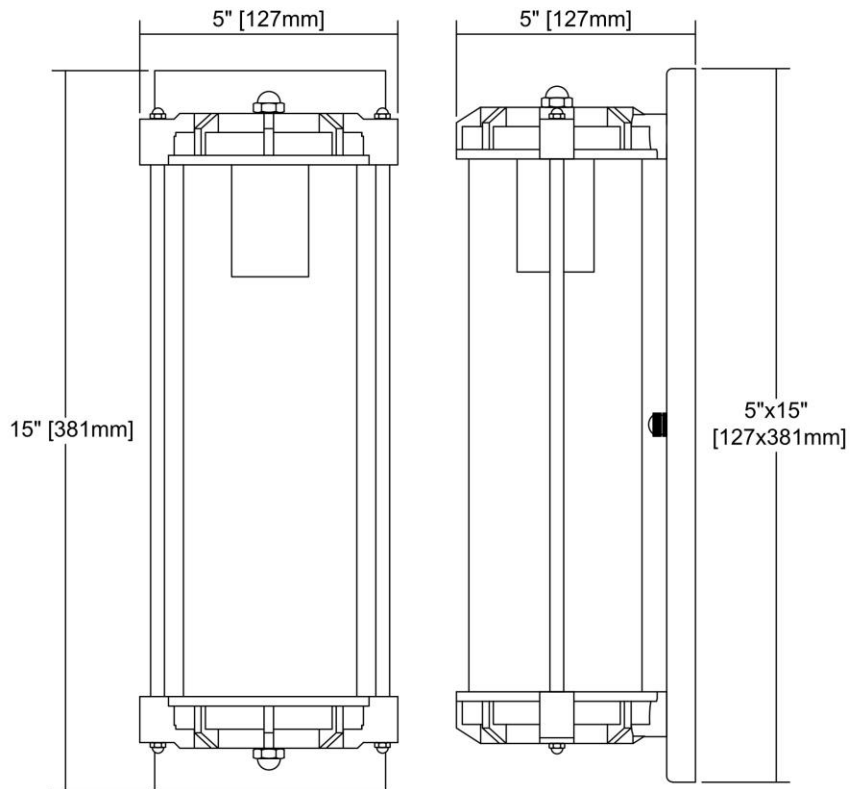

ITEM #:	14442/1
UPC	748119100470
Description	Chasebrook 1-Light Sconce in Clay Iron with Clear Glass
Finish	Clay Iron
Materials	Glass, Metal
Brand	ELK Lighting
Collection	Chasebrook
Category	Indoor Lighting
Type	Sconce

ITEM DIMENSIONS				RATINGS & SPECIFICATIONS				
Width	5 inches			Safety Rating	UL		Certification	N/A
Depth	5 inches			ADA Compliant	N/A		Voltage	N/A
Height	15 inches			BULBS / SOCKETS				
Weight	7 pounds			Quantity	1		Wattage	60 watts
ADDITIONAL DIMENSIONS				Included	No		Type	A19 (E26 Medium Base)
Backplate / Canopy	15x5			Other	N/A			
HCWO	N/A			CHAIN / CORD INFORMATION				
Min. Extension	N/A			Chain	N/A		Cord	N/A
Max. Extension	N/A			SHADE / GLASS DETAILS				
OVERALL HEIGHT				Shade/Glass Description	Clear Glass			
Min.	N/A		Max.	N/A				
EXTENSION ROD(S)				Width	N/A		Height	N/A
N/A				Width at Top	N/A		Width at Bottom	N/A