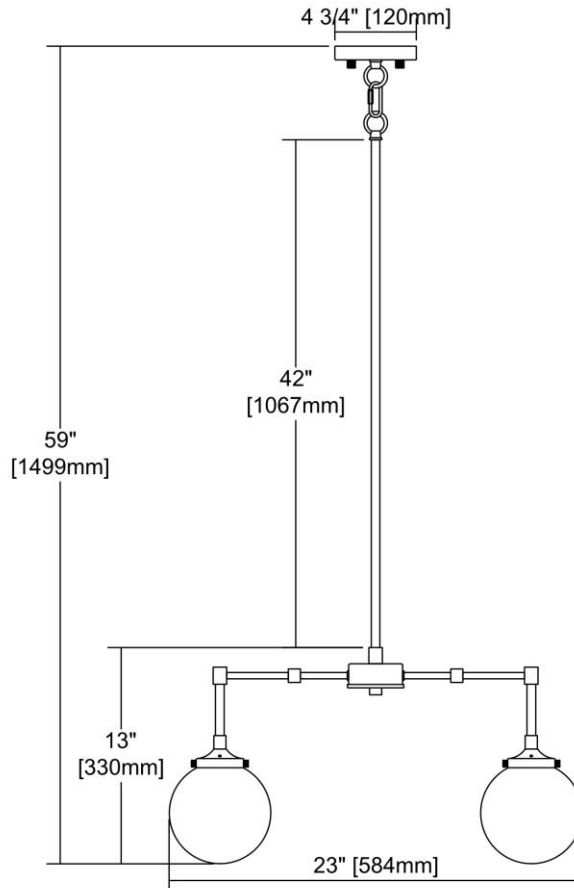

<b>ITEM #:</b>	14437/5
<b>UPC</b>	748119127422
<b>Description</b>	Boudreaux 5-Light Chandelier in Matte Black and Antique Gold with Sphere-shaped Glass
<b>Finish</b>	Matte Black, Antique Gold
<b>Materials</b>	Glass, Metal
<b>Brand</b>	ELK Lighting
<b>Collection</b>	Boudreaux
<b>Category</b>	Indoor Lighting
<b>Type</b>	Chandelier

ITEM DIMENSIONS				RATINGS & SPECIFICATIONS				
<b>Width</b>	23 inches			<b>Safety Rating</b>	N/A		<b>Certification</b>	N/A
<b>Depth</b>	23 inches			<b>ADA Compliant</b>	N/A		<b>Voltage</b>	N/A
<b>Height</b>	13 inches			<b>BULBS / SOCKETS</b>				
<b>Weight</b>	8 pounds			<b>Quantity</b>	5	<b>Wattage</b>	60 watts	
<b>ADDITIONAL DIMENSIONS</b>				<b>Included</b>	No		<b>Type</b>	B11 (E12 Candelabra Base)
<b>Backplate / Canopy</b>	4.75x4.75			<b>Other</b>	N/A			
<b>HCWO</b>	N/A			<b>CHAIN / CORD INFORMATION</b>				
<b>Min. Extension</b>	N/A			<b>Chain</b>	N/A		<b>Cord</b>	N/A
<b>Max. Extension</b>	N/A			<b>SHADE / GLASS DETAILS</b>				
<b>OVERALL HEIGHT</b>				<b>Shade/Glass Description</b>	Clear Blown Glass			
<b>Min.</b>	N/A	<b>Max.</b>	N/A					
<b>EXTENSION ROD(S)</b>				<b>Width</b>	N/A		<b>Height</b>	N/A
Rods: 1-6, 3-12				<b>Width at Top</b>	N/A		<b>Width at Bottom</b>	N/A