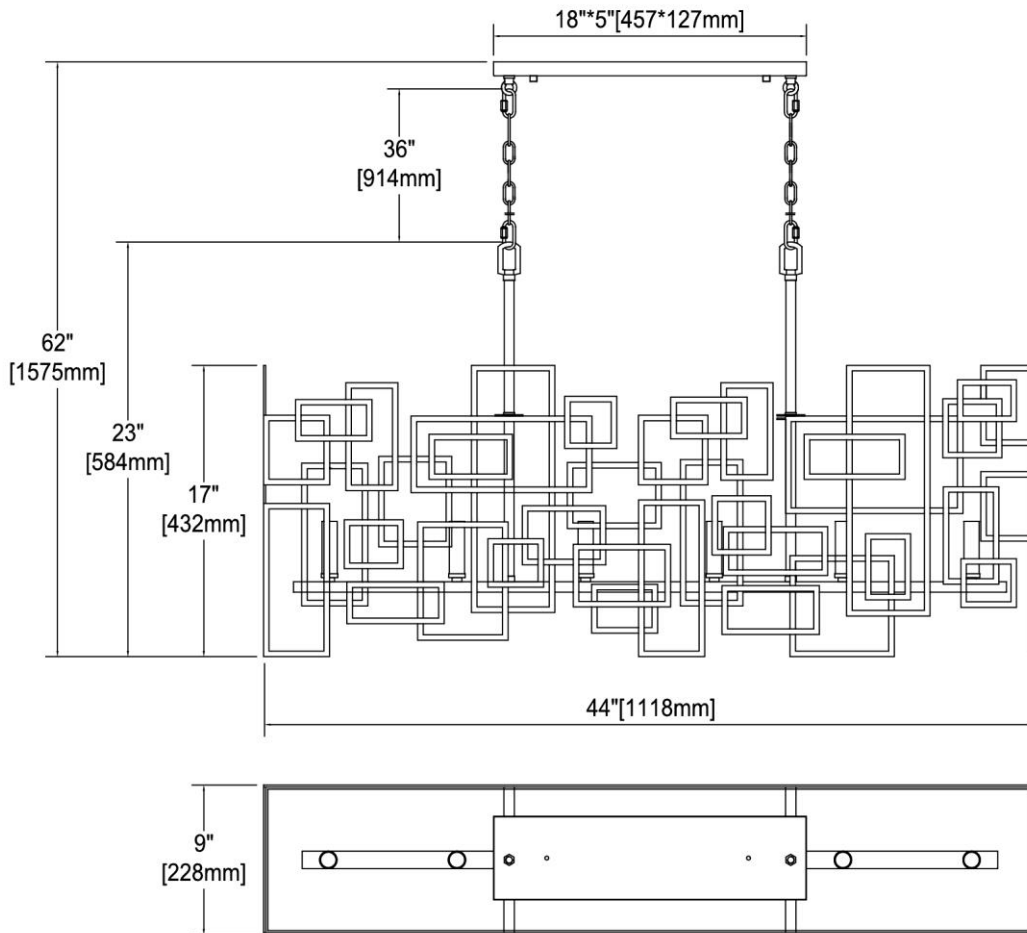

ITEM #:	12306/6
UPC	748119138442
Description	Gridlock 6-Light Island Light in Matte Gold and Aged Silver
Finish	Matte Gold, Aged Silver
Materials	Steel
Brand	ELK Lighting
Collection	Gridlock
Category	Indoor Lighting
Type	Island Light

ITEM DIMENSIONS				RATINGS & SPECIFICATIONS				
Width	44 inches			Safety Rating	UL		Certification	Dry locations
Depth	9 inches			ADA Compliant	N/A		Voltage	120 volts
Height	17 inches			BULBS / SOCKETS				
Weight	26 pounds			Quantity	6	Wattage	60 watts	
ADDITIONAL DIMENSIONS				Included	No		Type	Torpedo (E12 Candelabra Base)
Backplate / Canopy	18x5			Other	N/A			
HCWO	N/A			CHAIN / CORD INFORMATION				
Min. Extension	N/A			Chain	36 inches	Cord	72 inches - Clear	
Max. Extension	N/A			SHADE / GLASS DETAILS				
OVERALL HEIGHT				Shade/Glass Description	No Shade/Glass			
Min.	27 inches	Max.	62 inches	Width	N/A		Height	N/A
EXTENSION ROD(S)				Width at Top	N/A		Width at Bottom	N/A
Rods: 1-8								