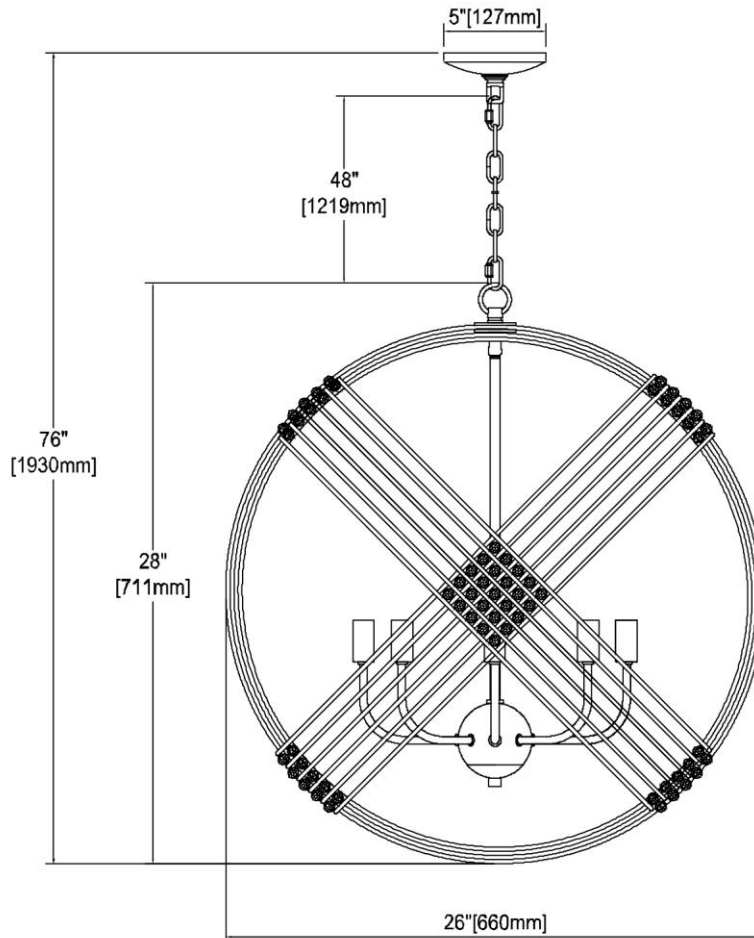

ITEM #:	11194/7
UPC	748119132624
Description	Concentric 7-Light Chandelier in Oil Rubbed Bronze with Clear Crystal Beads
Finish	Oil Rubbed Bronze, Satin Brass
Materials	Glass, Steel
Brand	ELK Lighting
Collection	Concentric
Category	Indoor Lighting
Type	Chandelier

ITEM DIMENSIONS				RATINGS & SPECIFICATIONS				
Width	26 inches			Safety Rating	UL		Certification	Dry locations
Depth	26 inches			ADA Compliant	N/A		Voltage	120 volts
Height	28 inches			BULBS / SOCKETS				
Weight	17 pounds			Quantity	7		Wattage	60 watts
ADDITIONAL DIMENSIONS				Included	No		Type	Torpedo (E12 Candelabra Base)
Backplate / Canopy	5 diameter			Other	N/A			
HCWO	N/A			CHAIN / CORD INFORMATION				
Min. Extension	N/A			Chain	48 inches		Cord	96 inches - Brown
Max. Extension	N/A			SHADE / GLASS DETAILS				
OVERALL HEIGHT				Shade/Glass Description	Clear crystal beads			
Min.	32 inches		Max.	76 inches				
EXTENSION ROD(S)				Width	N/A		Height	N/A
N/A				Width at Top	N/A		Width at Bottom	N/A