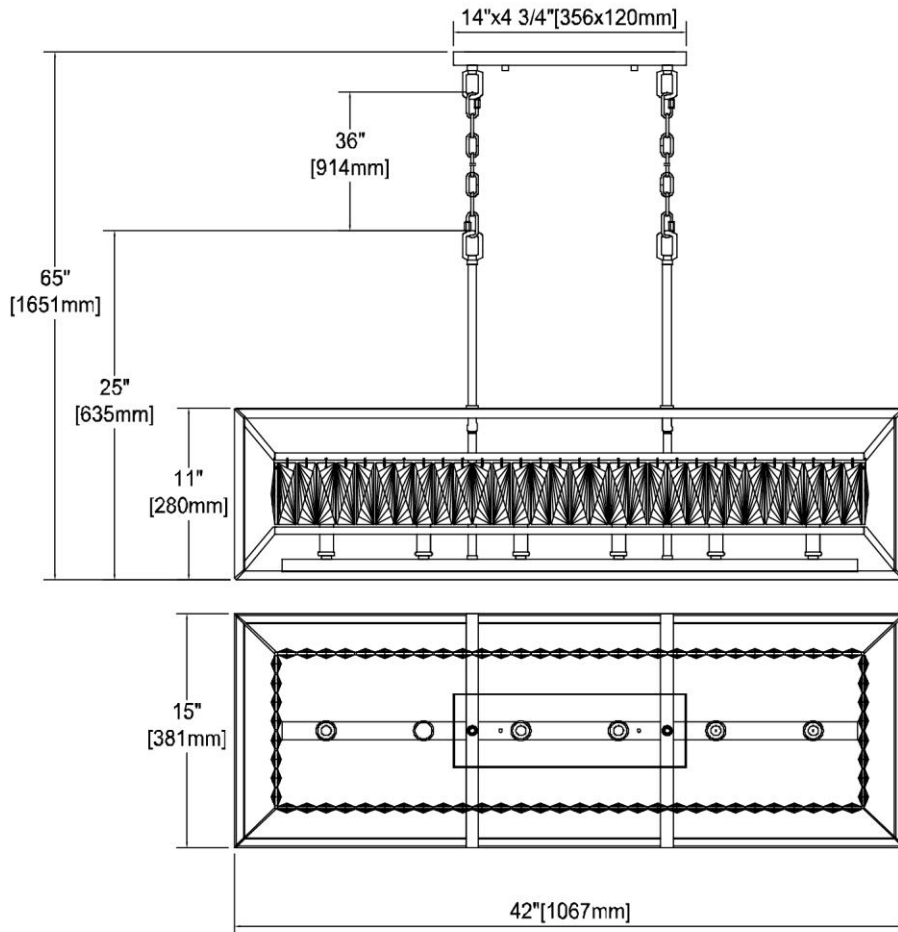

ITEM #:	11186/6
UPC	748119132587
Description	Starlight 6-Light Linear Chandelier in Charcoal with Clear Crystal
Finish	Charcoal, Satin Brass
Materials	Glass, Steel
Brand	ELK Lighting
Collection	Starlight
Category	Indoor Lighting
Type	Chandelier

ITEM DIMENSIONS				RATINGS & SPECIFICATIONS				
Width	42 inches			Safety Rating	UL		Certification	Dry locations
Depth	15 inches			ADA Compliant	N/A		Voltage	120 volts
Height	11 inches			BULBS / SOCKETS				
Weight	28 pounds			Quantity	6		Wattage	60 watts
ADDITIONAL DIMENSIONS				Included	No		Type	Torpedo (E12 Candelabra Base)
Backplate / Canopy	14x4.75			Other	N/A			
HCWO	N/A			CHAIN / CORD INFORMATION				
Min. Extension	N/A			Chain	36 inches		Cord	72 inches - Brown
Max. Extension	N/A			SHADE / GLASS DETAILS				
OVERALL HEIGHT				Shade/Glass Description	Clear crystal			
Min.	30 inches		Max.	65 inches				
EXTENSION ROD(S)				Width	N/A		Height	N/A
Rods: 1-12				Width at Top	N/A		Width at Bottom	N/A