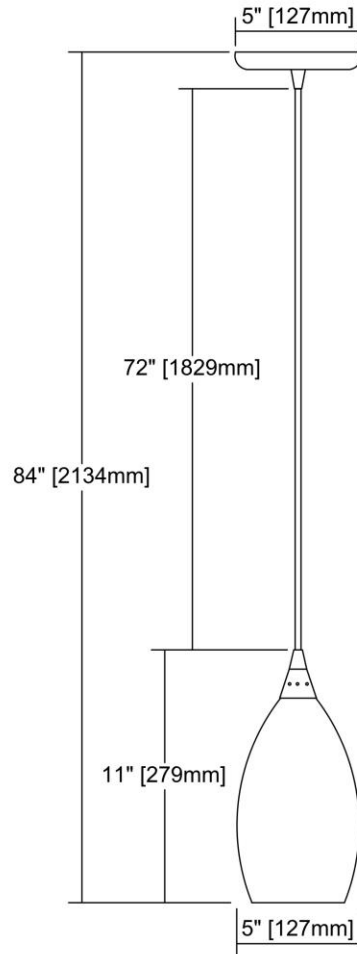


	ITEM #:	10510/1SKY-LED
	UPC	748119104676
	Description	Earth 1-Light Mini Pendant in Satin Nickel with Whispy Cloud Sky Blue Glass - Includes LED Bulb
	Finish	Satin Nickel
	Materials	Glass, Metal
	Brand	ELK Lighting
	Collection	Earth
	Category	Indoor Lighting
	Type	Mini Pendant

ITEM DIMENSIONS				RATINGS & SPECIFICATIONS				
Width	5 inches			Safety Rating	UL		Certification	N/A
Depth	5 inches			ADA Compliant	N/A		Voltage	N/A
Height	11 inches			BULBS / SOCKETS				
Weight	2 pounds			Quantity	1	Wattage	9.5 watts	
ADDITIONAL DIMENSIONS				Included	Yes		Type	A19 LED (E26 Medium Base)
Backplate / Canopy	5x5			Other	N/A			
HCWO	N/A			CHAIN / CORD INFORMATION				
Min. Extension	N/A			Chain	N/A		Cord	N/A
Max. Extension	N/A			SHADE / GLASS DETAILS				
OVERALL HEIGHT				Shade/Glass Description	Whispy Cloud Sky Blue Glass Shade			
Min.	N/A		Max.	N/A				
EXTENSION ROD(S)				Width	N/A		Height	N/A
N/A				Width at Top	N/A		Width at Bottom	N/A