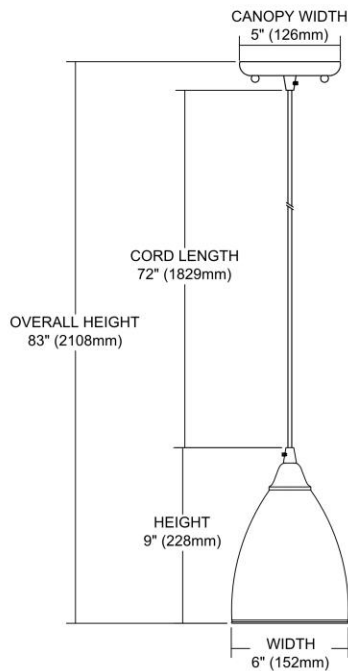


	ITEM #:	10464/1
	UPC	748119084121
	Description	Layers 1-Light Mini Pendant in Satin Nickel with Clear Glass
	Finish	Satin Nickel
	Materials	Glass, Metal
	Brand	ELK Lighting
	Collection	Layers
	Category	Indoor Lighting
	Type	Mini Pendant

ITEM DIMENSIONS				RATINGS & SPECIFICATIONS				
Width	6 inches			Safety Rating	N/A		Certification	N/A
Depth	6 inches			ADA Compliant	N/A		Voltage	N/A
Height	9 inches			BULBS / SOCKETS				
Weight	2 pounds			Quantity	1	Wattage	60 watts	
ADDITIONAL DIMENSIONS				Included	No	Type	A19 (E26 Medium Base)	
Backplate / Canopy	5x5			Other	N/A			
HCWO	N/A			CHAIN / CORD INFORMATION				
Min. Extension	N/A			Chain	N/A		Cord	N/A
Max. Extension	N/A			SHADE / GLASS DETAILS				
OVERALL HEIGHT				Shade/Glass Description	Clear Glass			
Min.	N/A		Max.	N/A				
EXTENSION ROD(S)				Width	6 inches		Height	N/A
N/A				Width at Top	N/A		Width at Bottom	N/A