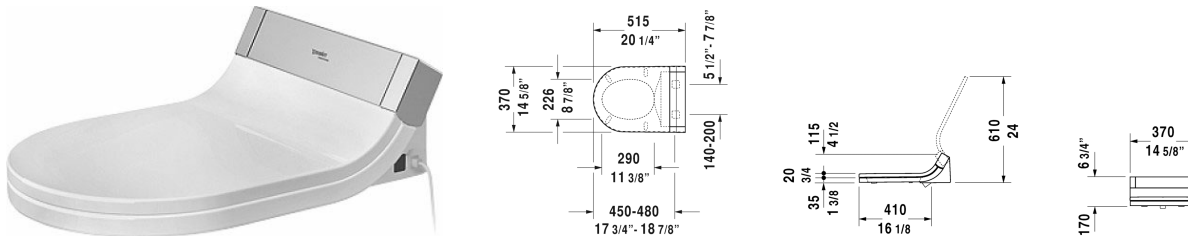

SensoWash® Starck shower-toilet seat for Starck 2, Starck 3 and Darling New* # 610000001040100

| < 14 5/8" Inch > |

SensoWash® Starck shower-toilet seat for Starck 2, Starck 3 and Darling New*	Dimension	Weight	Order number
rear-, front and oscillating wash, individual adjustment of water-, air- and seat surface temperature as well as nozzle position and jet strength, power actuated lid and seat, night light, 2 individually programmable user profiles, remote control included, self-cleaning wand, on / off-button, Quick release: easy seat unit removal and attachment			
Colors			
00 White			
Variant			
AC 100-120V, 50-60 Hz, USA, Kanada	14 5/8" x 20 1/4" Inch	12.6 lb	610000001040100
Infobox			
Install a water water softener with water hardness ≥ 2.4 mmol/l ($\geq 14^\circ$ dH or 24° fH).			
Suitable products			
Two-Piece toilet (without tank), suitable for SensoWash Starck, syphonic, 12" rough-in, vertical outlet, cUPC® listed*, 1.28 gpf, 14 5/8" x 27 3/4" Inch	14 5/8" x 27 3/4" Inch		212501
One-Piece toilet suitable for SensoWash Starck, syphonic, 12" rough-in, with single flush mechanism, with side lever, 3" flapper valve, vertical outlet, cUPC® listed*, 1.28 gpf, 14 5/8" x 28 1/8" Inch	14 5/8" x 28 1/8" Inch		212001
Toilet wall-mounted washdown model, suitable for SensoWash Starck, Durafix included, cUPC® listed*, 14 1/8" x 24 3/8" Inch	14 1/8" x 24 3/8" Inch		222609
Toilet wall-mounted washdown model, Durafix included, suitable for SensoWash Starck, cUPC® listed*, 14 3/5" x 24 5/8" Inch	14 3/5" x 24 5/8" Inch		254409
One-Piece toilet back-to-wall, syphonic, 12" rough-in, with single flush piston valve, top flush, suitable for SensoWash Starck, vertical outlet, cUPC® listed*, 1.28 gpf, 15 3/4" x 28 1/8" Inch	15 3/4" x 28 1/8" Inch		212301
Two-Piece toilet (without tank), suitable for SensoWash Starck, syphonic, 12" rough-in, vertical outlet, cUPC® listed*, 1.28 gpf, 14 5/8" x 27 1/2" Inch	14 5/8" x 27 1/2" Inch		212601