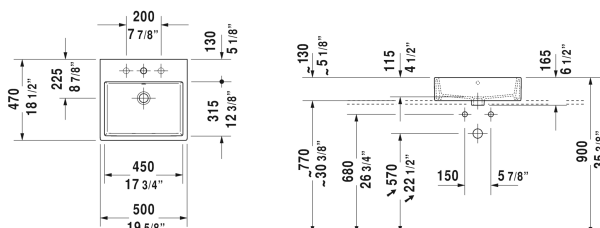

Vero Air Above-counter basin # 2352500000 / 2352500030 / 2352500060

< 19 5/8" Inch >

Above-counter basin	Dimension	Weight	Order number
ground, with faucet deck, back side glazed, hardware included, 19 5/8" Inch			
Colors			
00 White			
Variant			
● with overflow	19 5/8" x 18 1/2" Inch	34 lb	2352500000
●●● with overflow	19 5/8" x 18 1/2" Inch	34 lb	2352500030
☒ with overflow	19 5/8" x 18 1/2" Inch	34 lb	2352500060
Infobox			
Installation with a distance to the wall is required			
Sanitary ceramics with the special WonderGliss surface finish will remain clean and attractive-looking for a long time to come. When ordering WonderGliss please add a "1" as eleventh digit to the model number.			
Accessory for ceramics			
Push button drain assembly for washbasins with overflow	2" Inch	0.8 lb	005052
Design Siphon		3.3 lb	005036
Suitable products			
Vanity unit wall-mounted 1 pull-out compartment, countertop including one cut-out, for 1 above-counter basin centered, 31 1/2" x 21 5/8" Inch	31 1/2" x 21 5/8" Inch		KT6694
Vanity unit wall-mounted 1 pull-out compartment, countertop including one cut-out, for 1 above-counter basin centered, 39 3/8" x 21 5/8" Inch	39 3/8" x 21 5/8" Inch		KT6695
Vanity unit wall-mounted 1 pull-out compartment, countertop including one cut-out, for 1 above-counter basin centered, 47 1/4" x 21 5/8" Inch	47 1/4" x 21 5/8" Inch		KT6696

All drawings contain the necessary measurements which are subject to standard tolerances. They are stated in inch & mm and are non-binding. Exact measurements, in particular for customized installation scenarios, can only be taken from the finished ceramic piece.