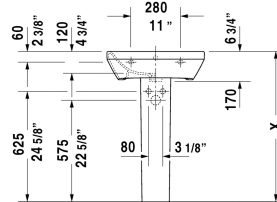

DuraStyle Washbasin # 2319550000 / 2319550030

| < 21 5/8" Inch > |

Washbasin	Dimension	Weight	Order number
with overflow, with faucet deck, underside fully glazed, hardware included, wall-mounted, 21 5/8" Inch			
Colors			
00 White			
Variant			
●	21 5/8" x 17 3/8" Inch	34.8 lb	2319550000
●●●	21 5/8" x 17 3/8" Inch	34.8 lb	2319550030
Sanitary ceramics with the special WonderGliss surface finish will remain clean and attractive-looking for a long time to come. When ordering WonderGliss please add a "1" as eleventh digit to the model number.			
Suitable products			
Siphon cover for # 231955, 231960, 231965, 232012, 232010, 232080, 232065, 232610, 232680, 232510, 232580, 233813, 232460, 232455, 235714,			085830
Pedestal for # 231955, 231960, 231965, 232012, 232010, 232080, 232065, 232610, 232680, 232510, 232580, 233813, 232460, 232455, 235714,			085829

All drawings contain the necessary measurements which are subject to standard tolerances. They are stated in inch & mm and are non-binding. Exact measurements, in particular for customized installation scenarios, can only be taken from the finished ceramic piece.