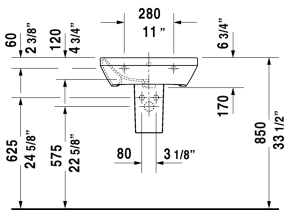

DuraStyle Washbasin # 2319550000 / 2319550030

| < 21 5/8" Inch > |

Washbasin	Dimension	Weight	Order number
with overflow, with faucet deck, underside fully glazed, hardware included, wall-mounted, 21 5/8" Inch			
Colors			
00 White			
Variant			
●	21 5/8" x 17 3/8" Inch	34.8 lb	2319550000
●●●	21 5/8" x 17 3/8" Inch	34.8 lb	2319550030
Sanitary ceramics with the special WonderGliss surface finish will remain clean and attractive-looking for a long time to come. When ordering WonderGliss please add a "1" as eleventh digit to the model number.			
Suitable products			
Siphon cover for # 231955, 231960, 231965, 232012, 232010, 232080, 232065, 232610, 232680, 232510, 232580, 233813, 232460, 232455, 235714,			085830
Pedestal for # 231955, 231960, 231965, 232012, 232010, 232080, 232065, 232610, 232680, 232510, 232580, 233813, 232460, 232455, 235714,			085829

All drawings contain the necessary measurements which are subject to standard tolerances. They are stated in inch & mm and are non-binding. Exact measurements, in particular for customized installation scenarios, can only be taken from the finished ceramic piece.