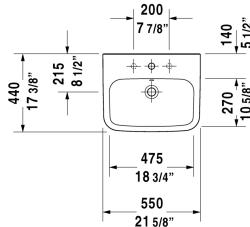

DuraStyle Washbasin # 2319550000 / 2319550030

| < 21 5/8" Inch > |

Washbasin	Dimension	Weight	Order number
with overflow, with faucet deck, underside fully glazed, hardware included, wall-mounted, 21 5/8" Inch			
Colors			
00 White			
Variant			
●	21 5/8" x 17 3/8" Inch	34.8 lb	2319550000
●●●	21 5/8" x 17 3/8" Inch	34.8 lb	2319550030
Sanitary ceramics with the special WonderGliss surface finish will remain clean and attractive-looking for a long time to come. When ordering WonderGliss please add a "1" as eleventh digit to the model number.			
Suitable products			
Siphon cover for # 231955, 231960, 231965, 232012, 232010, 232080, 232065, 232610, 232680, 232510, 232580, 233813, 232460, 232455, 235714,			085830
Pedestal for # 231955, 231960, 231965, 232012, 232010, 232080, 232065, 232610, 232680, 232510, 232580, 233813, 232460, 232455, 235714,			085829

All drawings contain the necessary measurements which are subject to standard tolerances. They are stated in inch & mm and are non-binding. Exact measurements, in particular for customized installation scenarios, can only be taken from the finished ceramic piece.