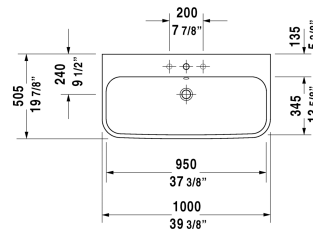

Happy D.2 Furniture washbasin ☺ # 2318100000 / 2318100030

< 39 3/8" Inch >

Furniture washbasin	Dimension	Weight	Order number
with overflow, with faucet deck, overflow clip Chrome included, underside fully glazed, hardware included, wall-mounted, cUPC® listed*, 39 3/8" Inch			
Colors			
00 White			
Variant			
●	39 3/8" x 19 7/8" Inch	59.5 lb	2318100000
●●●	39 3/8" x 19 7/8" Inch	59.5 lb	2318100030
Infobox			
* Complies with following standards: ASME A112.19.2/CSA B45.1, Washbasin is not ADA compliant in combination with pedestal, siphon cover or metal console			
Sanitary ceramics with the special WonderGliss surface finish will remain clean and attractive-looking for a long time to come. When ordering WonderGliss please add a "1" as eleventh digit to the model number.			
Space-saving siphon	1 1/4" Inch	0.9 lb	005076
Suitable products			
Vanity unit wall-mounted 2 drawers, upper drawer including cut-out for siphon and siphon cover, for Happy D.2 # 231810, 38 38 3/8" x 18 7/8" Inch 3/8" x 18 7/8" Inch			H26366
Metal console height adjustable +2", Chrome, for washbasin # 231810,			003076

Happy D.2 Furniture washbasin  # 2318100000 / 2318100030

|< 39 3/8" Inch >|

Vanity unit floorstanding 2 drawers, upper drawer including cut-out for siphon and siphon cover, for Happy D.2 # 231810, 38 3/8" x 18 7/8" Inch

H26374

All drawings contain the necessary measurements which are subject to standard tolerances. They are stated in inch & mm and are non-binding. Exact measurements, in particular for customized installation scenarios, can only be taken from the finished ceramic piece.