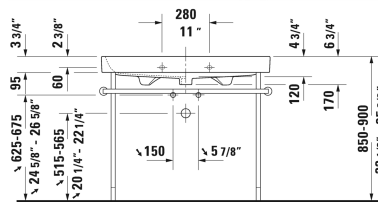

Happy D.2 Furniture washbasin ☺ # 2318100000 / 2318100030

< 39 3/8" Inch >

Furniture washbasin	Dimension	Weight	Order number
with overflow, with faucet deck, overflow clip Chrome included, underside fully glazed, hardware included, wall-mounted, cUPC® listed*, 39 3/8" Inch			
Colors			
00 White			
Variant			
●	39 3/8" x 19 7/8" Inch	59.5 lb	2318100000
●●●	39 3/8" x 19 7/8" Inch	59.5 lb	2318100030
Infobox			
* Complies with following standards: ASME A112.19.2/CSA B45.1, Washbasin is not ADA compliant in combination with pedestal, siphon cover or metal console			
Sanitary ceramics with the special WonderGliss surface finish will remain clean and attractive-looking for a long time to come. When ordering WonderGliss please add a "1" as eleventh digit to the model number.			
Space-saving siphon	1 1/4" Inch	0.9 lb	005076
Suitable products			
Vanity unit wall-mounted 2 drawers, upper drawer including cut-out for siphon and siphon cover, for Happy D.2 # 231810, 38 38 3/8" x 18 7/8" Inch 3/8" x 18 7/8" Inch			H26366
Metal console height adjustable +2", Chrome, for washbasin # 231810,			003076

Happy D.2 Furniture washbasin  # 2318100000 / 2318100030

|< 39 3/8" Inch >|

Vanity unit floorstanding 2 drawers, upper drawer including cut-out for siphon and siphon cover, for Happy D.2 # 231810, 38 3/8" x 18 7/8" Inch

H26374

All drawings contain the necessary measurements which are subject to standard tolerances. They are stated in inch & mm and are non-binding. Exact measurements, in particular for customized installation scenarios, can only be taken from the finished ceramic piece.