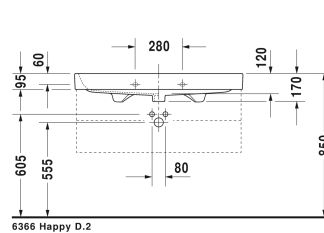

Happy D.2 Furniture washbasin ☺ # 2318100000 / 2318100030

< 39 3/8" Inch >

Furniture washbasin	Dimension	Weight	Order number
with overflow, with faucet deck, overflow clip Chrome included, underside fully glazed, hardware included, wall-mounted, cUPC® listed*, 39 3/8" Inch			
Colors			
00 White			
Variant			
●	39 3/8" x 19 7/8" Inch	59.5 lb	2318100000
●●●	39 3/8" x 19 7/8" Inch	59.5 lb	2318100030
Infobox			
* Complies with following standards: ASME A112.19.2/CSA B45.1, Washbasin is not ADA compliant in combination with pedestal, siphon cover or metal console			
Sanitary ceramics with the special WonderGliss surface finish will remain clean and attractive-looking for a long time to come. When ordering WonderGliss please add a "1" as eleventh digit to the model number.			
Space-saving siphon	1 1/4" Inch	0.9 lb	005076
Suitable products			
Vanity unit wall-mounted 2 drawers, upper drawer including cut-out for siphon and siphon cover, for Happy D.2 # 231810, 38 38 3/8" x 18 7/8" Inch 3/8" x 18 7/8" Inch			H26366
Metal console height adjustable +2", Chrome, for washbasin # 231810,			003076

Happy D.2 Furniture washbasin  # 2318100000 / 2318100030

|< 39 3/8" Inch >|

Vanity unit floorstanding 2 drawers, upper drawer including cut-out for siphon and siphon cover, for Happy D.2 # 231810, 38 3/8" x 18 7/8" Inch

H26374

All drawings contain the necessary measurements which are subject to standard tolerances. They are stated in inch & mm and are non-binding. Exact measurements, in particular for customized installation scenarios, can only be taken from the finished ceramic piece.