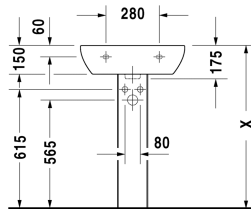

D-Code Washbasin # 23105500002 / 23105500302

|< 21 5/8" Inch >|

Washbasin	Dimension	Weight	Order number
with overflow, with faucet deck, underside fully glazed, hardware included, wall-mounted, cUPC® listed*, 21 5/8" Inch			
Colors			
00 White			
Variant			
●	21 5/8" x 16 7/8" Inch	35.5 lb	23105500002
●●●	21 5/8" x 16 7/8" Inch	35.5 lb	23105500302
Infobox			
* Complies with following standards: ASME A112.19.2/CSA B45.1			

All drawings contain the necessary measurements which are subject to standard tolerances. They are stated in inch & mm and are non-binding. Exact measurements, in particular for customized installation scenarios, can only be taken from the finished ceramic piece.