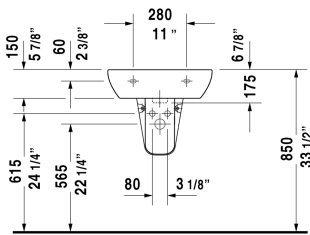

D-Code Washbasin # 23105500002 / 23105500302

|< 21 5/8" Inch >|

Washbasin	Dimension	Weight	Order number
with overflow, with faucet deck, underside fully glazed, hardware included, wall-mounted, cUPC® listed*, 21 5/8" Inch			
Colors			
00 White			
Variant			
●	21 5/8" x 16 7/8" Inch	35.5 lb	23105500002
●●●	21 5/8" x 16 7/8" Inch	35.5 lb	23105500302
Infobox			
* Complies with following standards: ASME A112.19.2/CSA B45.1			

All drawings contain the necessary measurements which are subject to standard tolerances. They are stated in inch & mm and are non-binding. Exact measurements, in particular for customized installation scenarios, can only be taken from the finished ceramic piece.