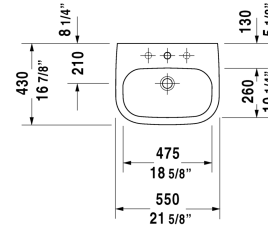

D-Code Washbasin # 23105500002 / 23105500302

|< 21 5/8" Inch >|

Washbasin	Dimension	Weight	Order number
with overflow, with faucet deck, underside fully glazed, hardware included, wall-mounted, cUPC® listed*, 21 5/8" Inch			
Colors			
00 White			
Variant			
●	21 5/8" x 16 7/8" Inch	35.5 lb	23105500002
●●●	21 5/8" x 16 7/8" Inch	35.5 lb	23105500302
Infobox			
* Complies with following standards: ASME A112.19.2/CSA B45.1			

All drawings contain the necessary measurements which are subject to standard tolerances. They are stated in inch & mm and are non-binding. Exact measurements, in particular for customized installation scenarios, can only be taken from the finished ceramic piece.