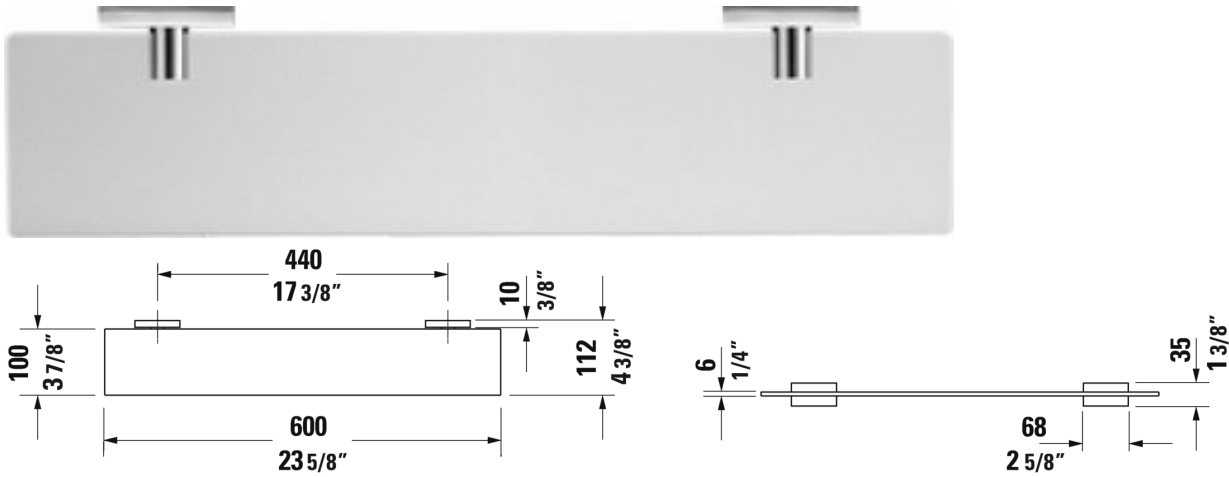

Karree Glass shelf # 0099501000

|< 23 5/8" Inch >|

Glass shelf	Dimension	Weight	Order number
frosted glass, Chrome, 1 3/8" Inch			
Colors			
10 Chrome			
Variant			
	23 5/8" x 4 3/8" Inch	3.3 lb	0099501000

All drawings contain the necessary measurements which are subject to standard tolerances. They are stated in inch & mm and are non-binding. Exact measurements, in particular for customized installation scenarios, can only be taken from the finished ceramic piece.