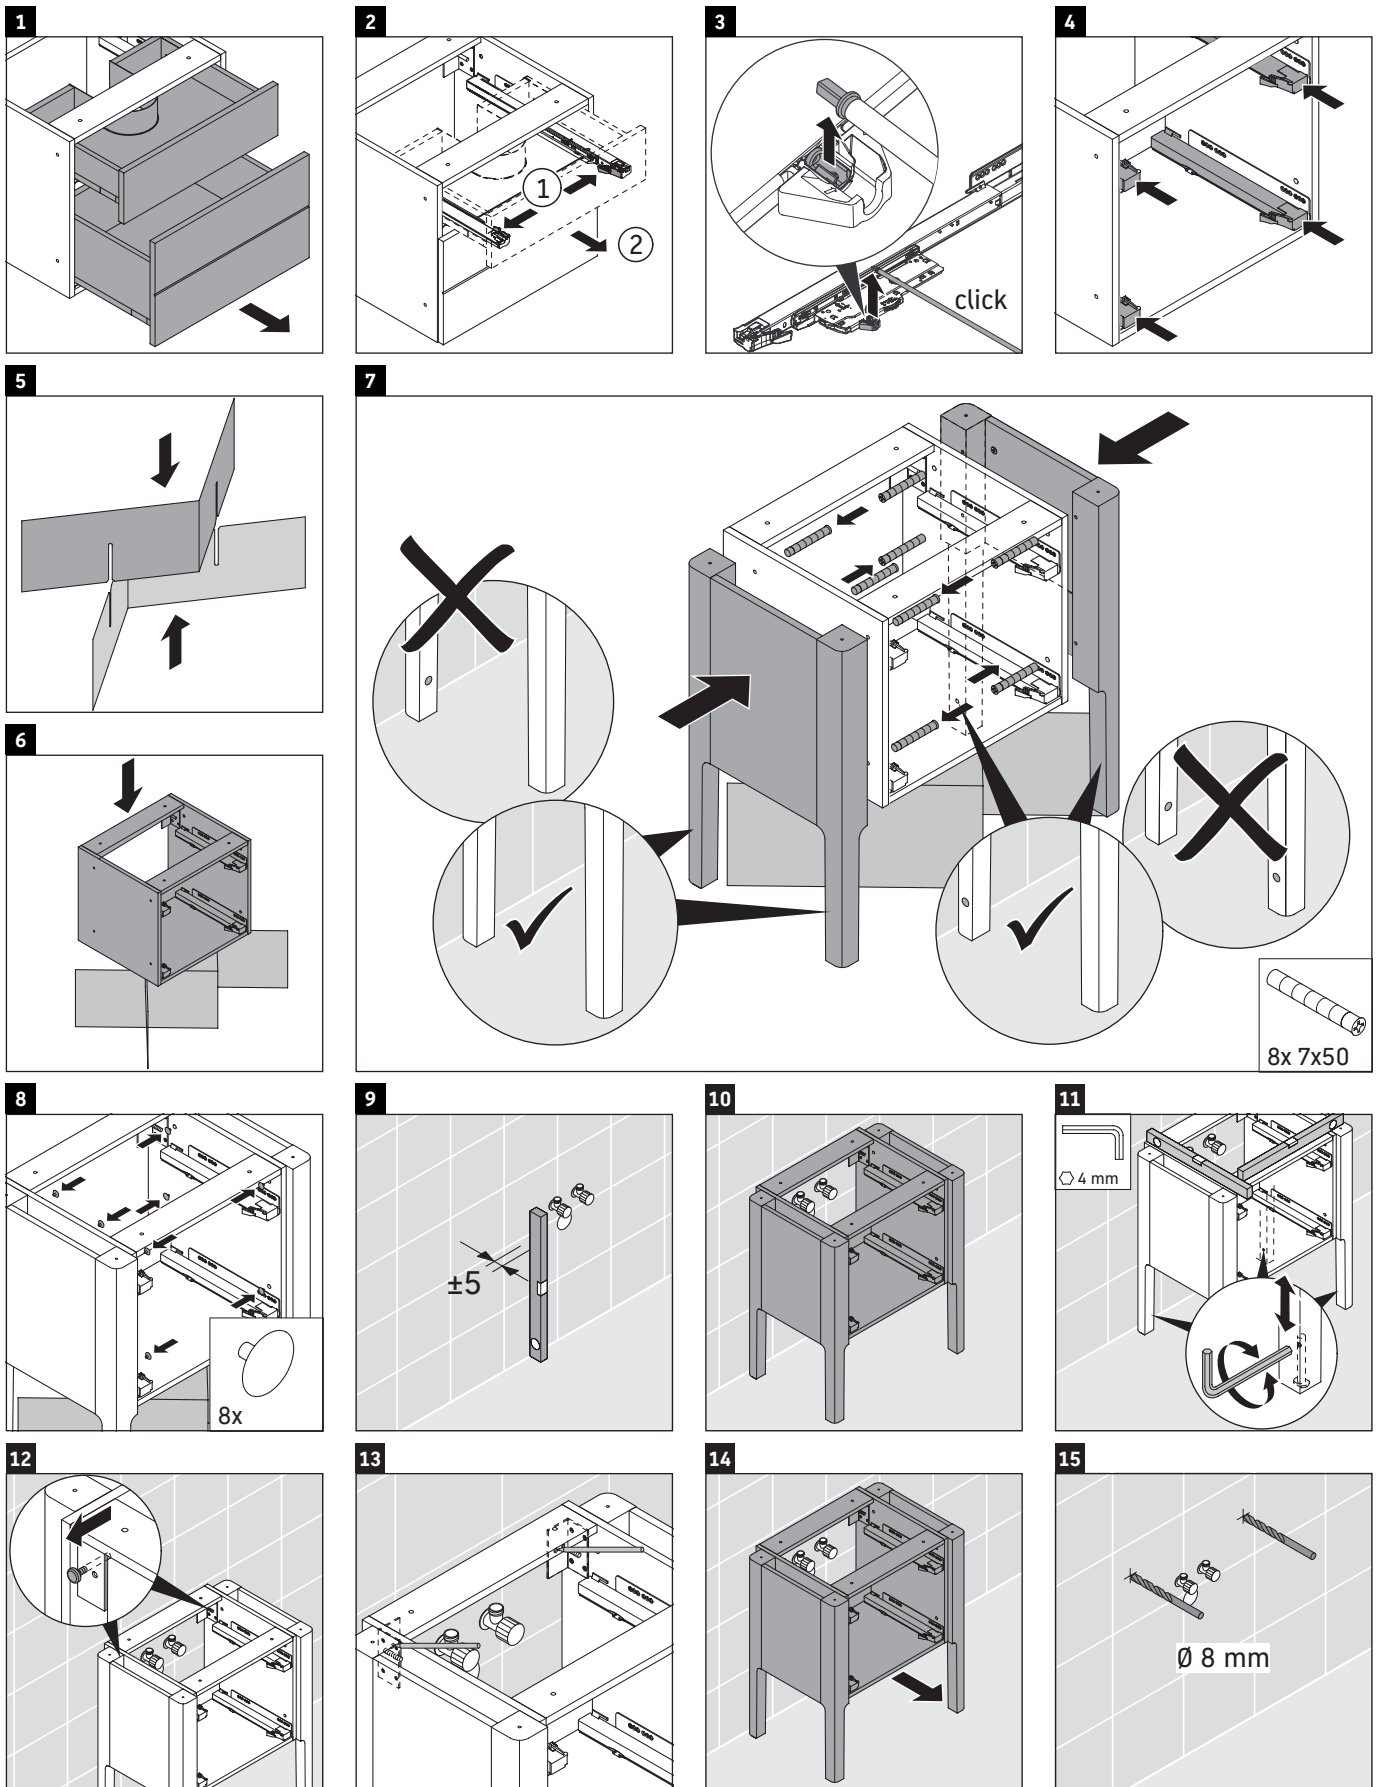

Duravit AG, Werderstr. 36, 78132 Hornberg, Germany, Phone +49 78 33 700, Fax +49 78 33 70 289, info@duravit.de, www.duravit.de