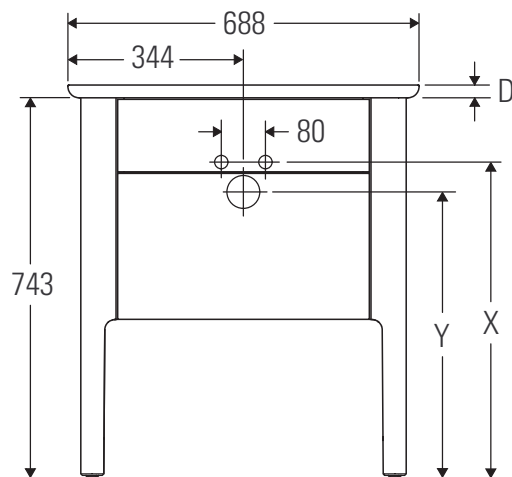

Luv

LU 9565

Mounting instructions

D	20 mm	25 mm
X	620 mm	615 mm
Y	570 mm	565 mm

Follow all other installation instructions!

Instructions for use

The bathroom furniture range complies with the standards and guidelines applicable at the time of delivery and is designed for use in bathrooms. Direct contact with water should be avoided, for example, when showering.