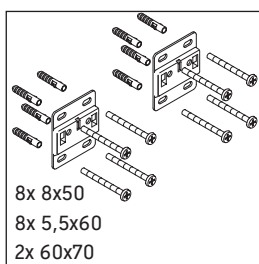

L-Cube

LC 6927

Mounting instructions

A mm	B mm
800	646

Instructions for use

The bathroom furniture range complies with the standards and guidelines applicable at the time of delivery and is designed for use in bathrooms. Direct contact with water should be avoided, for example, when showering.