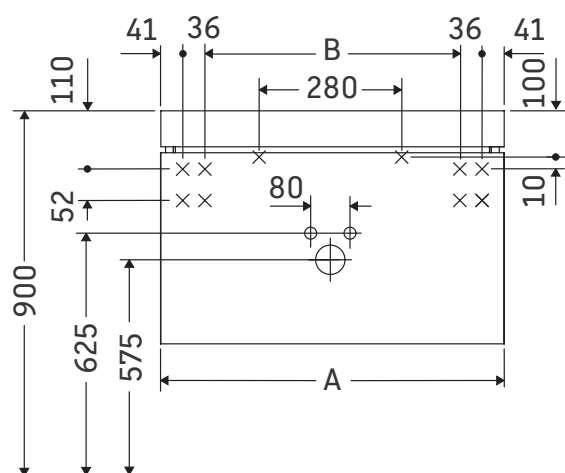

L-Cube

LC 6927

Mounting instructions

A mm	B mm
800	646

Instructions for use

The bathroom furniture range complies with the standards and guidelines applicable at the time of delivery and is designed for use in bathrooms. Direct contact with water should be avoided, for example, when showering.