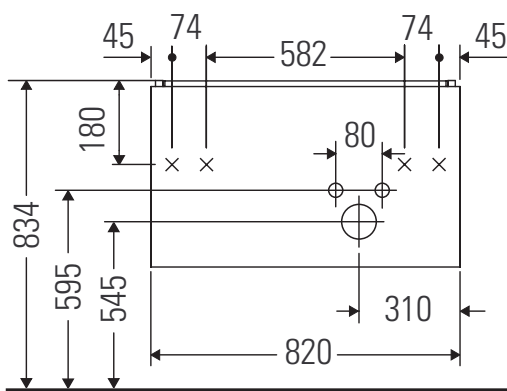

L-Cube

LC 6292

Mounting instructions

W mm	X mm
17	834

ME by Starck # 234683

Instructions for use

The bathroom furniture range complies with the standards and guidelines applicable at the time of delivery and is designed for use in bathrooms. Direct contact with water should be avoided, for example, when showering.