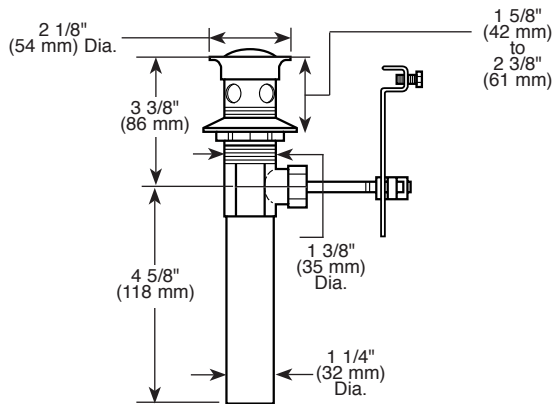

Submitted Model No.: _____

Specific Features: _____

RP26533▲
Metal Pop-Up

▲ Designate proper finish suffix

see what Delta can do™

BATHROOM FAUCET

- Pivotal™ Bath Collection
- Two Handle Widespread Deck Mount

FEATURES:

- Lumicoat™ Finish (-PR models only)
- Lumicoat™ Finishes easily wipe clean without cleaners and chemicals on the products most commonly touched areas

STANDARD SPECIFICATIONS:

- Max. flow rate 1.2 gpm @ 60 psi, 4.5 L/min @ 414 kPa
- Three hole mount
- Solid brass fabricated end valves
- 1/4 turn stops
- Red/blue indicator markings
- Models with suffix "MPU" have metal drain with pop-up type fitting with plated flange and stopper
- Solid brass fabricated spout