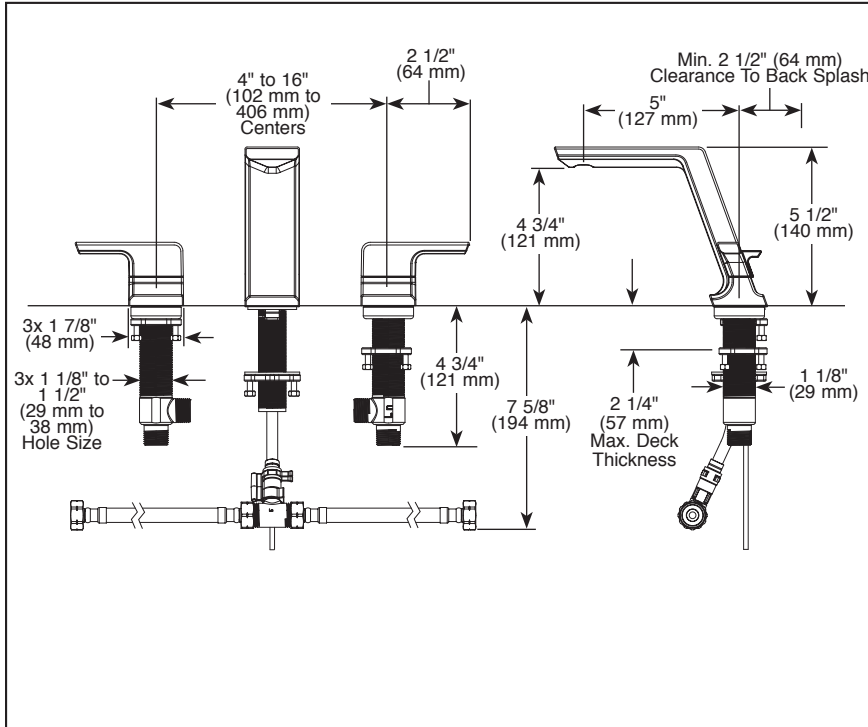

Submitted Model No.: _____

Specific Features: _____

RP26533▲
Metal Pop-Up

▲ Designate proper finish suffix

see what Delta can do™

BATHROOM FAUCET

- Pivotal™ Bath Collection
- Two Handle Widespread Deck Mount

FEATURES:

- Lumicoat™ Finish (-PR models only)
- Lumicoat™ Finishes easily wipe clean without cleaners and chemicals on the products most commonly touched areas

STANDARD SPECIFICATIONS:

- Max. flow rate 1.2 gpm @ 60 psi, 4.5 L/min @ 414 kPa
- Three hole mount
- Solid brass fabricated end valves
- 1/4 turn stops
- Red/blue indicator markings
- Models with suffix "MPU" have metal drain with pop-up type fitting with plated flange and stopper
- Solid brass fabricated spout