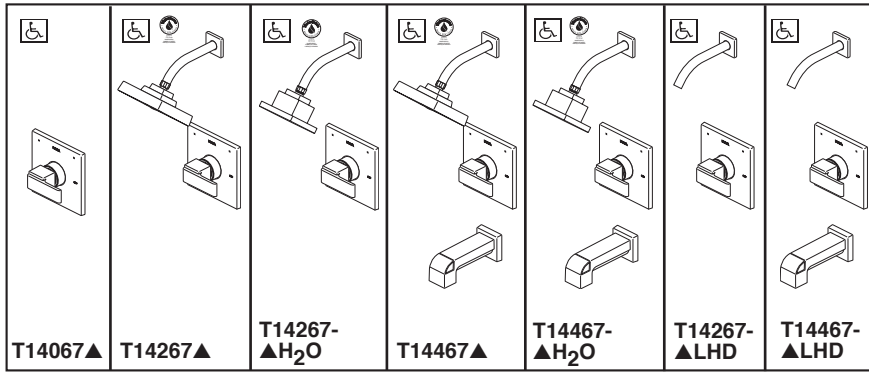

see what Delta can do™

TUB AND SHOWER FAUCET TRIM

- Ara® Bath Collection
- Valve Only (T14067)
- Shower Only (T14267)
- Tub/Shower (T14467)

Submitted Model No.: _____

Specific Features: _____

FEATURES:

- Monitor® 14 Series pressure balanced single handle bath mixing valve trim
- Single function H₂Okinetic® Technology shower head

STANDARD SPECIFICATIONS:

- Maintains a balanced pressure of hot and cold water even when a valve is turned on or off elsewhere in the system
- For use with MultiChoice® Universal rough valve body (R10000 Series)
- Temperature only controlled with handle
- Field adjustable means to limit handle rotation into hot water zone
- 120° maximum handle rotation
- All parts replaceable from the front of the valve
- 1.75 gpm @ 80 psi for standard models
- 1.5 gpm @ 80 psi for models with H₂O designation
- Tub port maximum flow rate 6.0 gpm @ 60 psi with R10000-UNBX
- Shower arm overall horizontal length = 7" (178 mm), including threaded ends
- Red/blue pad print temperature indicators on escutcheon
- Stem extension kit RP77991 can be ordered to allow for an additional 1 3/4" wall thickness. RP77991 ships with chrome escutcheon screws. For special finishes also order RP12630 escutcheon screws in desired finish.

RP75435▲ Pull-Up Diverter Tub Spout

RP77991 Available Extension Kit

▲ Designate Proper Finish Suffix

Delta reserves the right (1) to make changes in specifications and materials, and (2) to change or discontinue models, both without notice or obligation. Dimensions are for reference only. See current full-line price book or www.deltafaucet.com for finish options and product availability.