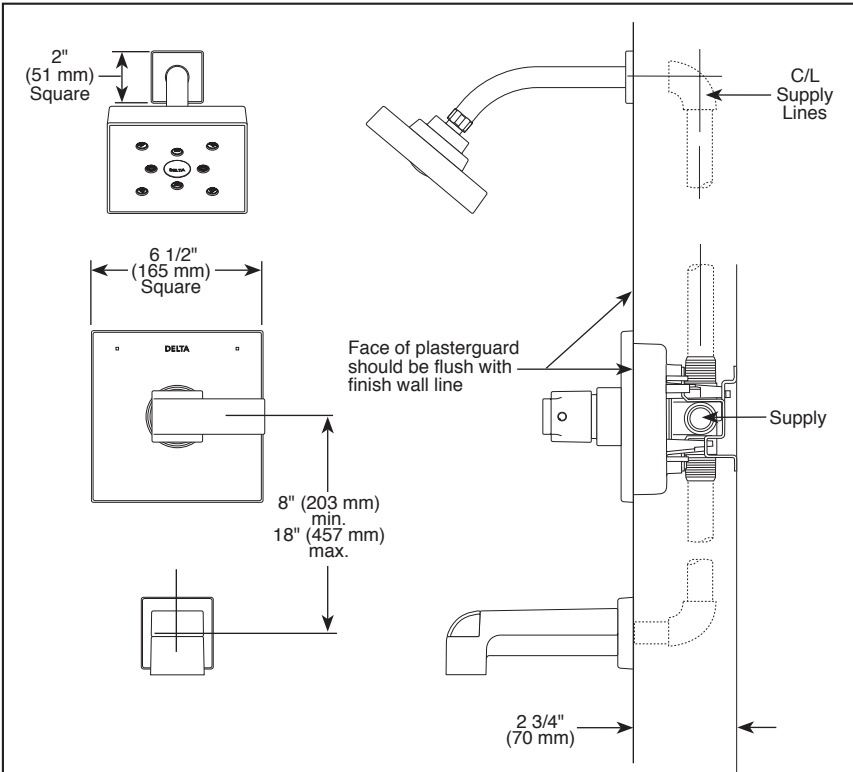

see what Delta can do™

TUB AND SHOWER FAUCET TRIM

- Ara® Bath Collection
- Valve Only (T14067)
- Shower Only (T14267)
- Tub/Shower (T14467)

Submitted Model No.: _____

Specific Features: _____

FEATURES:

- Monitor® 14 Series pressure balanced single handle bath mixing valve trim
- Single function H₂Okinetic® Technology shower head

STANDARD SPECIFICATIONS:

- Maintains a balanced pressure of hot and cold water even when a valve is turned on or off elsewhere in the system
- For use with MultiChoice® Universal rough valve body (R10000 Series)
- Temperature only controlled with handle
- Field adjustable means to limit handle rotation into hot water zone
- 120° maximum handle rotation
- All parts replaceable from the front of the valve
- 1.75 gpm @ 80 psi for standard models
- 1.5 gpm @ 80 psi for models with H₂O designation
- Tub port maximum flow rate 6.0 gpm @ 60 psi with R10000-UNBX
- Shower arm overall horizontal length = 7" (178 mm), including threaded ends
- Red/blue pad print temperature indicators on escutcheon
- Stem extension kit RP77991 can be ordered to allow for an additional 1 3/4" wall thickness. RP77991 ships with chrome escutcheon screws. For special finishes also order RP12630 escutcheon screws in desired finish.

RP75435▲ Pull-Up Diverter Tub Spout

RP77991 Available Extension Kit

▲ Designate Proper Finish Suffix

Delta reserves the right (1) to make changes in specifications and materials, and (2) to change or discontinue models, both without notice or obligation. Dimensions are for reference only. See current full-line price book or www.deltafaucet.com for finish options and product availability.