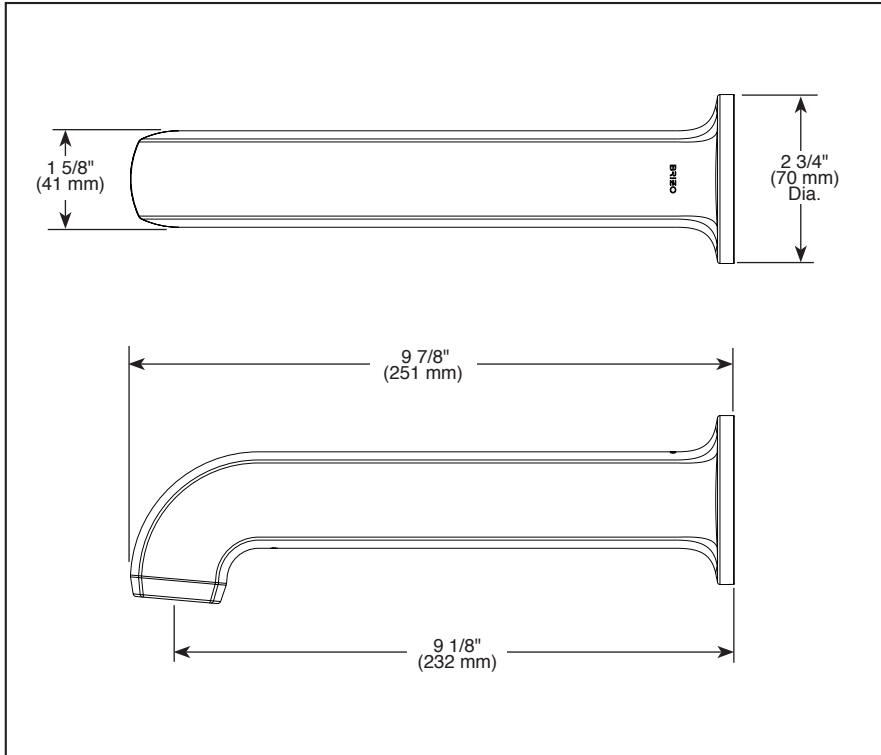

▲ Designate Proper Finish Suffix

BRIZO®

NON-DIVERTER TUB SPOUT

■ Kintsu™ Collection

STANDARD SPECIFICATIONS:

- Non-diverter tub spout
- Solid brass construction
- Universal adapter included (RP90472) allows for sweat or slip onto 1/2" CWT or thread onto 1/2" NPT
- Spout features hidden stream straightener
- Tub spout can be installed with shower diverter systems

WARRANTY

- Parts and Finish - Lifetime limited warranty; or for commercial purchasers, 10 years for multi-family residential (apartments and condominiums) and 5 years for all other commercial uses, in each case from the date of purchase.
- Electronic Parts and Batteries (if applicable) - 5 years from the date of purchase; or for commercial purchasers, 1 year from the date of purchase. No warranty is provided on batteries.

COMPLIES WITH:

- ASME A112.18.1 / CSA B125.1