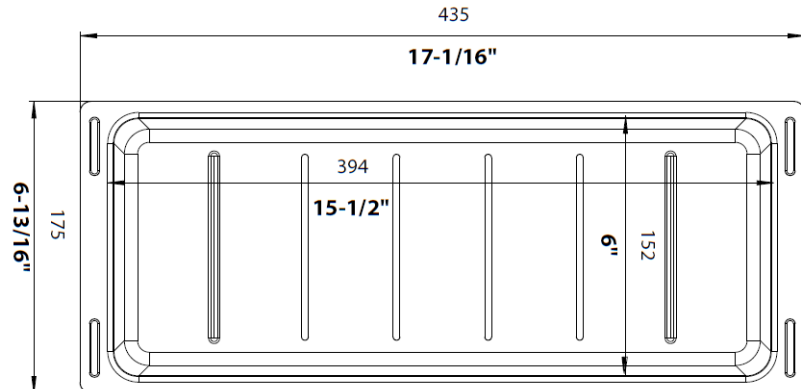

### FEATURES

- Stainless steel with protective bumpers
- Fits Precis Medium Bowl with Drainer
- Space saving design - rests on sink ledge
- Slotted bottom allows water to drain

### NOMINAL DIMENSIONS

OVERALL	HEIGHT
17-1/16" x 6-13/16"	2-3/4"

Inside depth approx. 2-3/4"

While BLANCO endeavors to provide accurate information, all dimensions are nominal, cannot be guaranteed, and are subject to change or cancellation. BLANCO assumes no responsibility for use of superseded or voided specifications.