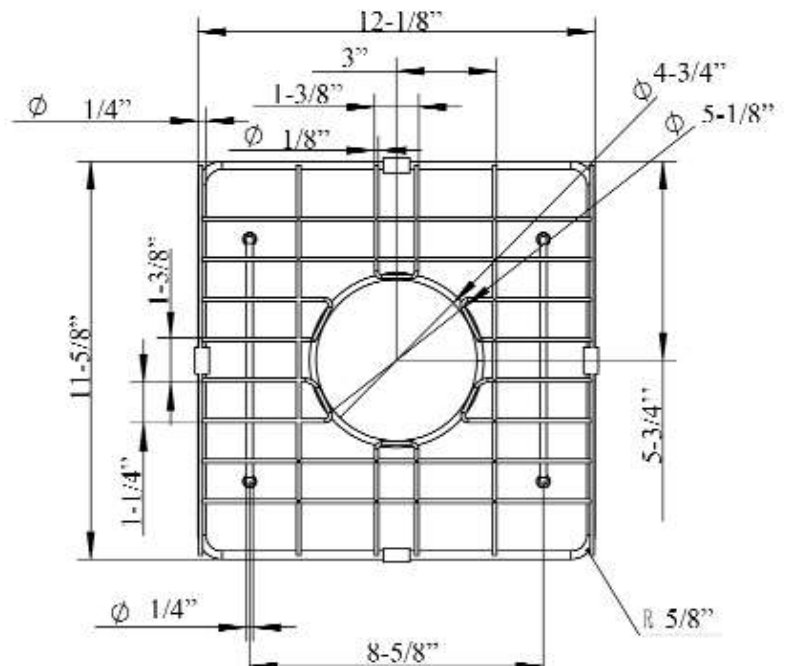

PSSSB2060 WIRE GRID

Cat. No.
PSSSB2060-WIRE

Sink not included

W: 11-3/4"
D: 11-5/8"
H: 1"

Drain Hole :4-3/4"

Features:

- ▶ Fits bottom of PSSSB2060 prep sink
- ▶ Rubber feet covers Included
- ▶ Construction of Stainless Steel

Finishes:

SS Stainless Steel

Dimensions and specifications subject to change without notice.