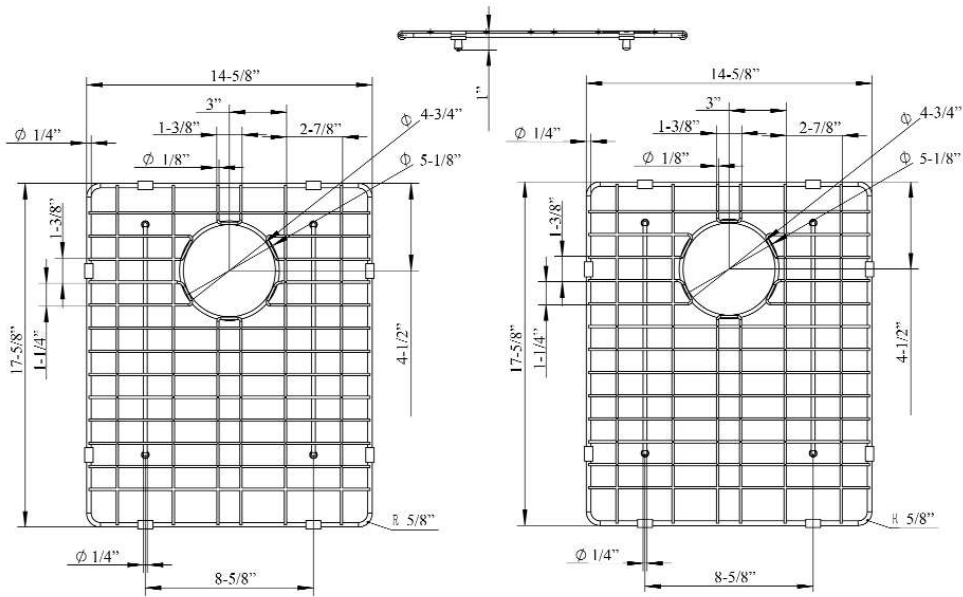

**KSSDB2534  
WIRE GRID**

Cat. No.  
KSSDB2534-WIRE

**Features:**

- ▶ Fits bottom of KSSDB2534 double bowl farmer sink
- ▶ Rubber Feet Covers Included

**Finishes:**

**SS** Stainless Steel

Each Basin Wire Grid

W: 14-5/8"  
D: 17-5/8"  
H: 1"

Drain Hole: 4-3/4"

Dimensions and specifications subject to change without notice.