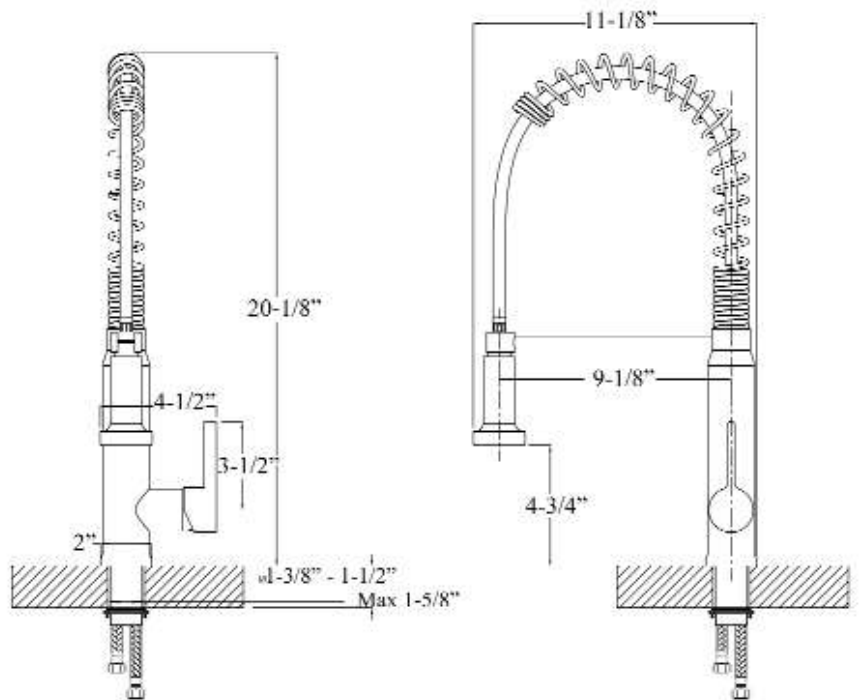

SABAN SPRING SINGLE HANDLE KITCHEN FAUCET

Cat. No.
KFS420-L1

L: 4-1/2"
W: 11-1/8"
H: 20-1/8"

Features:

- ▶ Constructed of solid brass
- ▶ Spring gooseneck spout
- ▶ Magnetic pull down spray
- ▶ Includes 2 braided hoses
- ▶ Hoses have 1/2" male connectors
- ▶ Ceramic disc cartridges
- ▶ Height to spout 4-3/4"
- ▶ Spout reach 9-1/8"
- ▶ Flow rate is 1.8 GPM at 60 psi
- ▶ cUPC/NSF/AB1953 Certified

Finishes:

- CP** Polished Chrome
BN Brushed Nickel
ORB Oil Rubbed Bronze

Dimensions of fixture are nominal and may vary. Dimensions and specifications subject to change without notice.