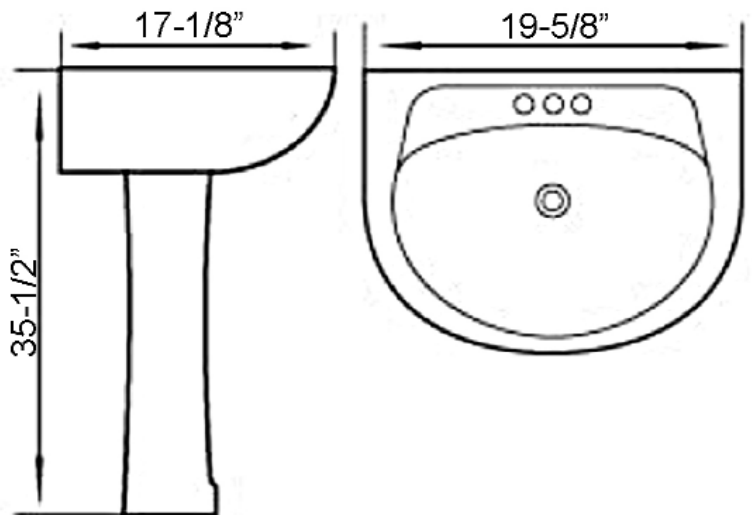

# SILVI 20" PEDESTAL LAVATORY

Cat. No.  
3-304X

Faucet not included

Mounting Hardware

W: 19-5/8"  
D: 17-1/8"  
H: 35-1/2"

Column: 28-5/8" L x 9" W x 9" D  
Water depth 3-7/8" to overflow

## Interior Dimensions:

Basin Interior: 16-1/8" x 15-1/8"  
Basin Depth: 5-7/8"  
Mount bolts height: 32"  
Mount holes cc: 7-1/2"  
Faucet and spout holes: 1-3/8"  
Drain hole: 2"  
Back of basin to center of faucet: 2-3/4"  
Back of basin to center of drain: 8-3/8"

## Features:

- ▶ Made of vitreous china
- ▶ Mounting hardware included
- ▶ Available pre-drilled for single hole (3-3041), 4" centerset (3-3044), or 6" mini widespread (3-3046)
- ▶ Pre-drilled overflow

## Colors:

White

**Compliance Certification**  
Meets or exceeds the following specifications: ASME 12.19.2.2018 for vitreous china fixtures.

Dimensions of fixture are nominal and may vary within the range of tolerances established by ASME Standard A112.19.2.2018. Dimensions and specifications subject to change without notice.