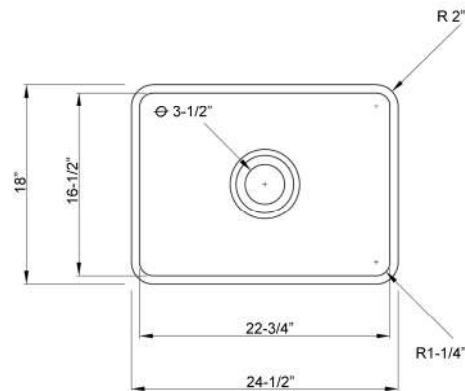

**24" CALIXO SINGLE
BOWL FARMER SINK**

Cat. No
FSSB1038

Features:

- ▶ Constructed of fine fireclay for beauty and durability
- ▶ Finely crafted in Italy
- ▶ Fireclay provides a smooth, waveless surface
- ▶ Non-porous surface resists heat, stains and cracking
- ▶ Sides and front have 3/4" rim
- ▶ 3- 1/2" center drain openings
- ▶ Sink is finished in four sides
- ▶ Available in 2 colors
- ▶ Wire Grid to be purchased separately
- ▶ IAPMO tested & approved for UPC,IPC and National Plumbing code of Canada.

Colors

WH White **BQ** Bisque

W: 24-1/2"
D: 18"
H: 10"

Interior Dimensions:

Basin Interior: 22-3/4" W x 16-1/2" D
Basin Depth: 8-1/2"

Dimensions of fixture are nominal and may vary within the range of tolerances established by ANSI Standard A112.19.2. Dimensions and specifications subject to change without notice.