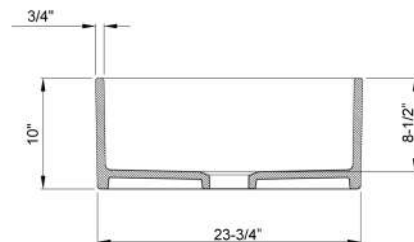

**24" CALIXO SINGLE
BOWL FARMER SINK**

Cat. No
FSSB1038

Features:

- ▶ Constructed of fine fireclay for beauty and durability
- ▶ Finely crafted in Italy
- ▶ Fireclay provides a smooth, waveless surface
- ▶ Non-porous surface resists heat, stains and cracking
- ▶ Sides and front have 3/4" rim
- ▶ 3- 1/2" center drain openings
- ▶ Sink is finished in four sides
- ▶ Available in 2 colors
- ▶ Wire Grid to be purchased separately
- ▶ IAPMO tested & approved for UPC,IPC and National Plumbing code of Canada.

Colors

WH White **BQ** Bisque

W: 24-1/2"
D: 18"
H: 10"

Interior Dimensions:

Basin Interior: 22-3/4" W x 16-1/2" D
Basin Depth: 8-1/2"

Dimensions of fixture are nominal and may vary within the range of tolerances established by ANSI Standard A112.19.2. Dimensions and specifications subject to change without notice.