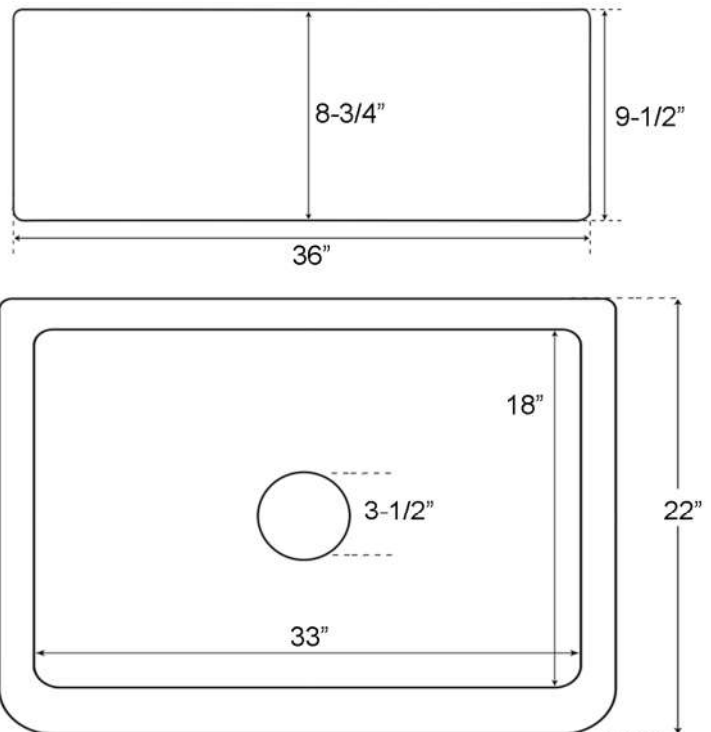

35" BARROCA SINGLE BOWL FARMER SINK

Cat. No
FSCSB3110

W: 36"
D: 22"
H: 9-1/2"

***Please do NOT cut hole without template or actual product.**

Interior Dimensions:

Basin Interior: 33" W x 18" D
Basin depth: 8-3/4"

Features:

- ▶ Constructed of solid 16 gauge copper
- ▶ Hammered front
- ▶ Rounded interior corners easy for cleaning
- ▶ Sink bowl has no internal welds
- ▶ Sink bottom angled to drainage
- ▶ Accommodates 3-1/2" drain
- ▶ Front rim 2-5/8", side and back rims 1-1/2"
- ▶ Patina applied to copper using French hot process
- ▶ Hand polished finish
- ▶ Copper is a living finish and will patina over time

Finish:

AC Antique Copper

Dimensions of fixture are nominal and may vary within the range of tolerances established by ANSI Standard A112.19.2. Dimensions and specifications subject to change without notice.